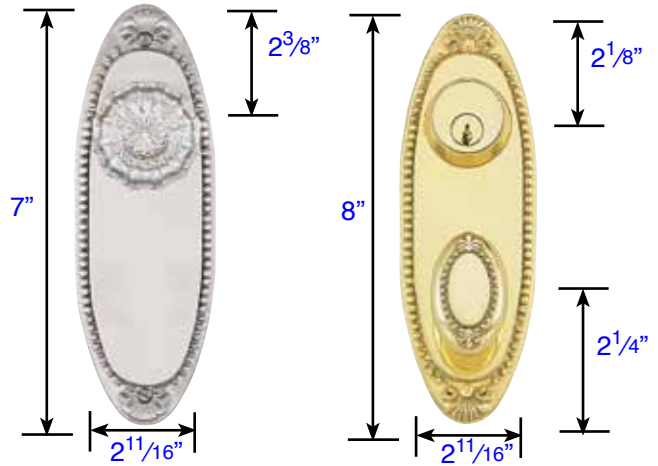

Oval Beaded Style *Plate are 3/8" Thick*

Non-Keyed
 Passage (8105)
 Privacy (8205)
 Dummy (8055)

Keyed
3 5/8" C-to-C
 Single Cylinder (6010)
 Double Cylinder (6011)
 Dummy (6015)

Trenton Style *Plate are 1/2" Thick*

Non-Keyed
 Passage (8109)
 Privacy (8209)
 Dummy (8059)

Keyed
5 1/2" C-to-C
 Single Cylinder (6030)
 Double Cylinder (6031)
 Dummy (6035)