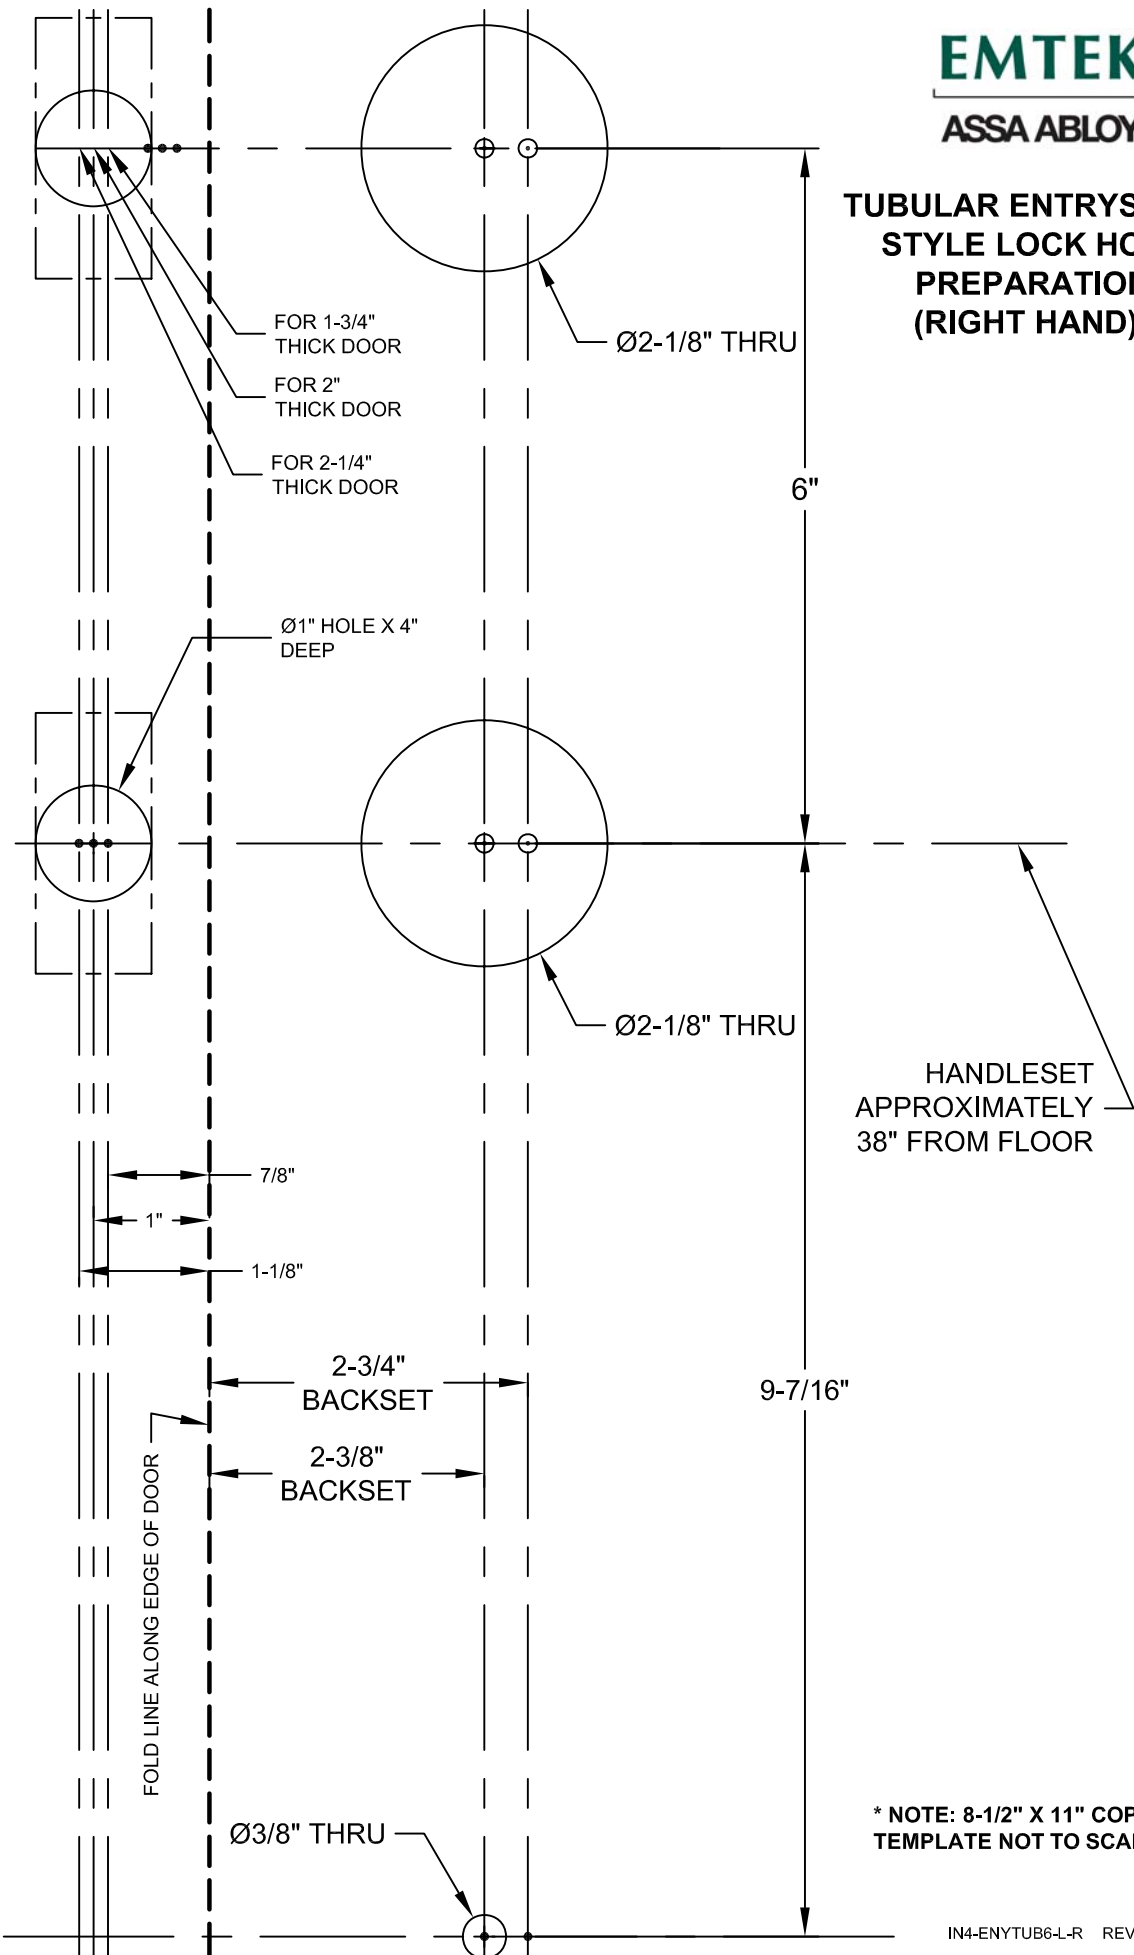

EMTEK®

ASSA ABLOY

TUBULAR ENTRYSET 6" STYLE LOCK HOLE PREPARATION (RIGHT HAND)*

FOR 1-3/4" THICK DOOR

FOR 2" THICK DOOR

FOR 2-1/4" THICK DOOR

Ø2-1/8" THRU

6"

Ø1" HOLE X 4" DEEP

Ø2-1/8" THRU

HANDLESET APPROXIMATELY 38" FROM FLOOR

7/8"

1"

1-1/8"

9-7/16"

2-3/4" BACKSET

2-3/8" BACKSET

FOLD LINE ALONG EDGE OF DOOR

Ø3/8" THRU

* NOTE: 8-1/2" X 11" COPY OF THIS TEMPLATE NOT TO SCALE.