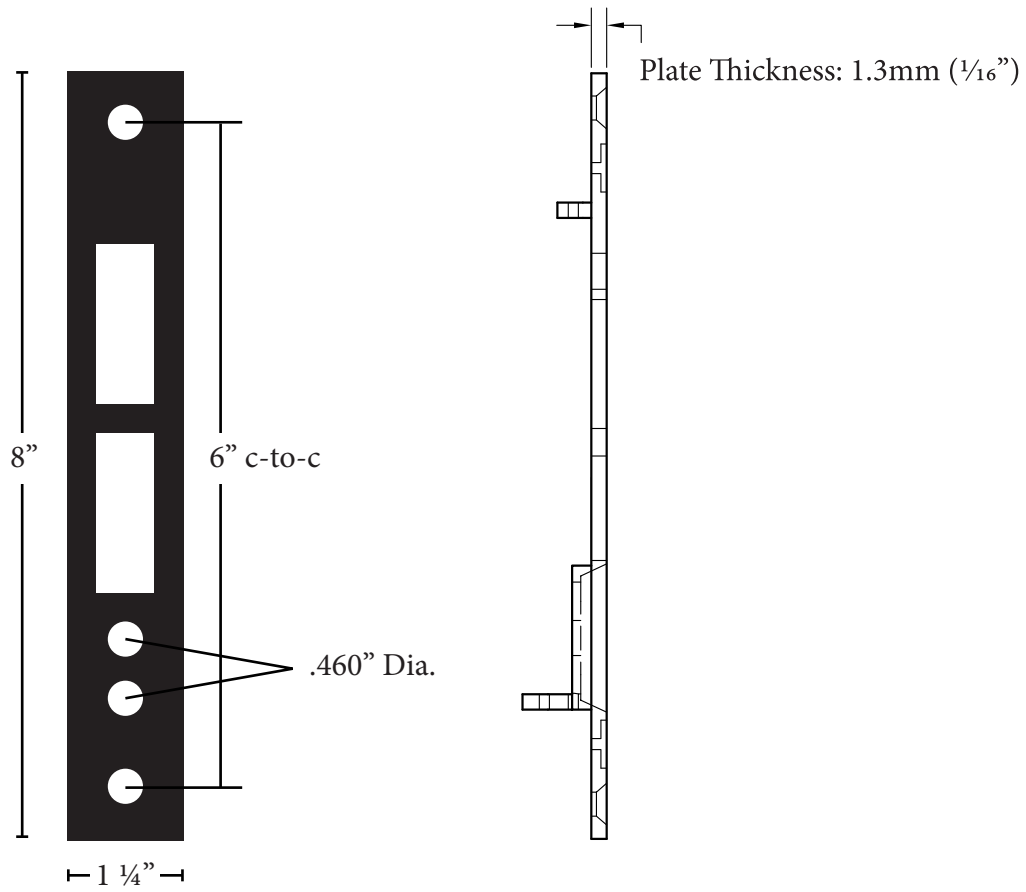

**- MORTISE LOCK -
SPECIFICATIONS**

FRONT VIEW

INSIDE VIEW

. REFERENCE ONLY

- NOT INTENDED AS DOOR PREPARATION GUIDE
- SEE TEMPLATE FOR INSTALLATION SPECIFICATIONS

CY5-ThrdMrt1375

CY5-ThrdMrt150

CY5-ThrdMrt175