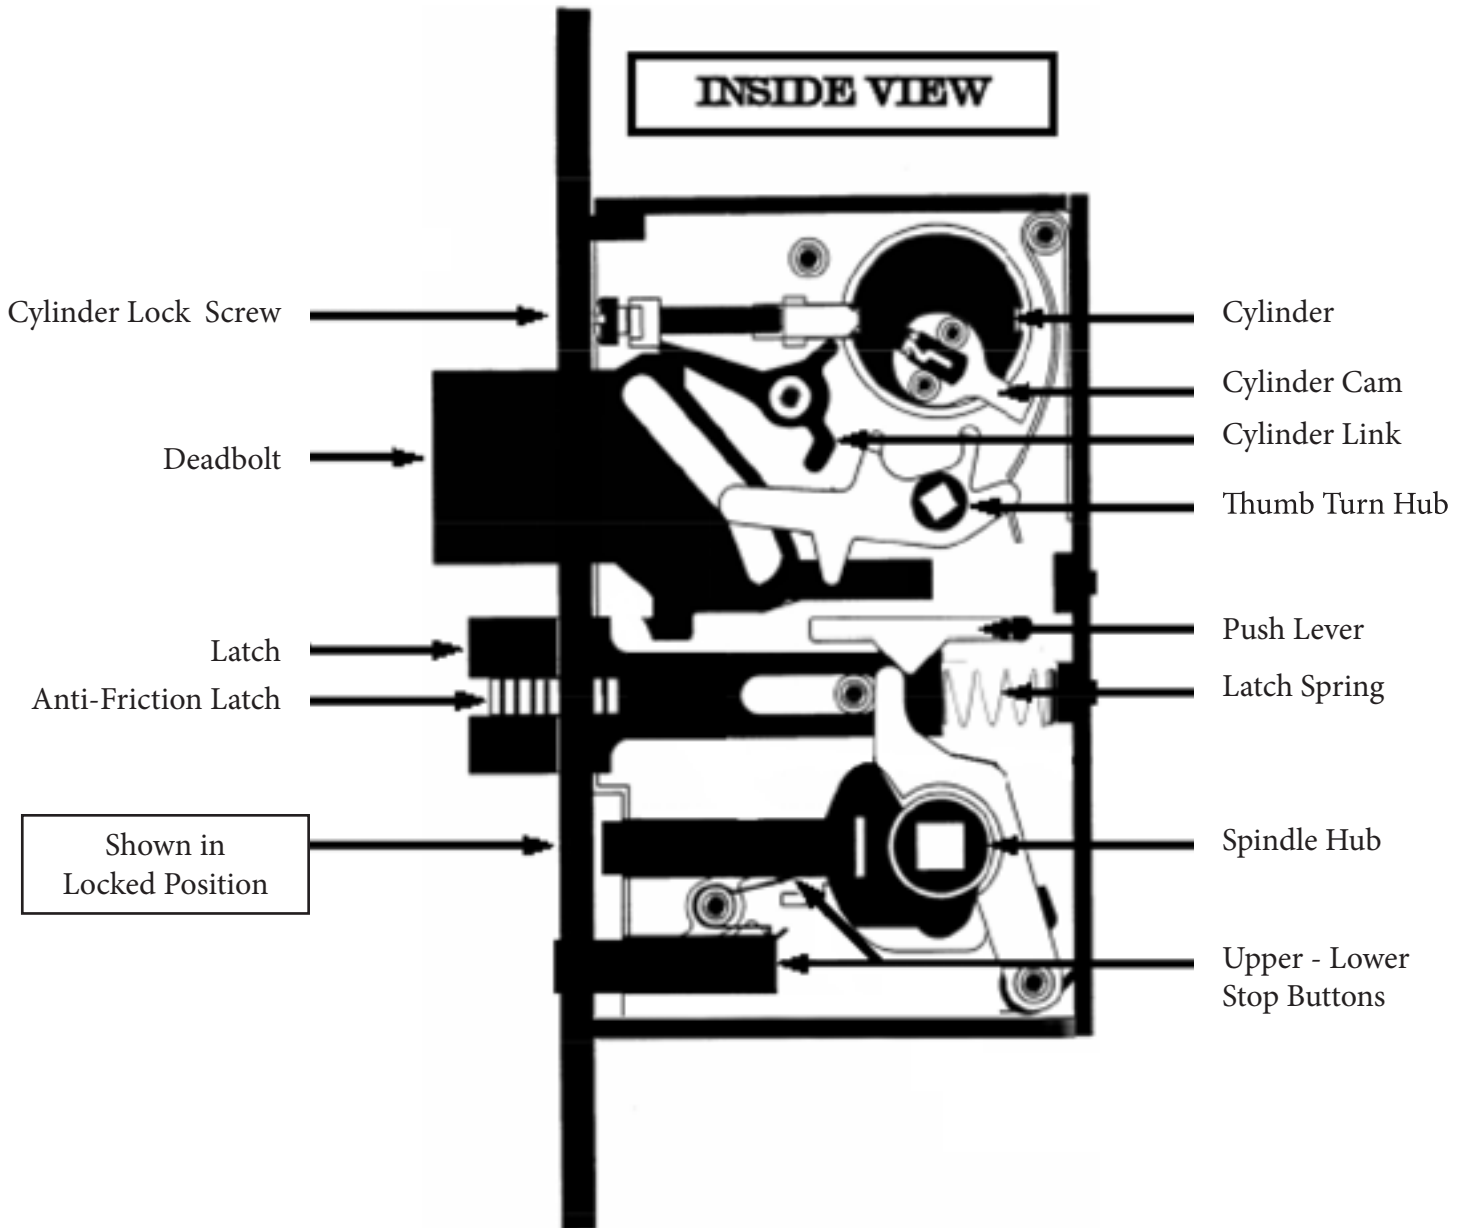

**- MORTISE LOCK -
SPECIFICATIONS**

FRONT VIEW

INSIDE VIEW

. REFERENCE ONLY

- NOT INTENDED AS DOOR PREPARATION GUIDE
- SEE TEMPLATE FOR INSTALLATION SPECIFICATIONS

CY5-ThrdMrt1375

CY5-ThrdMrt150

CY5-ThrdMrt175