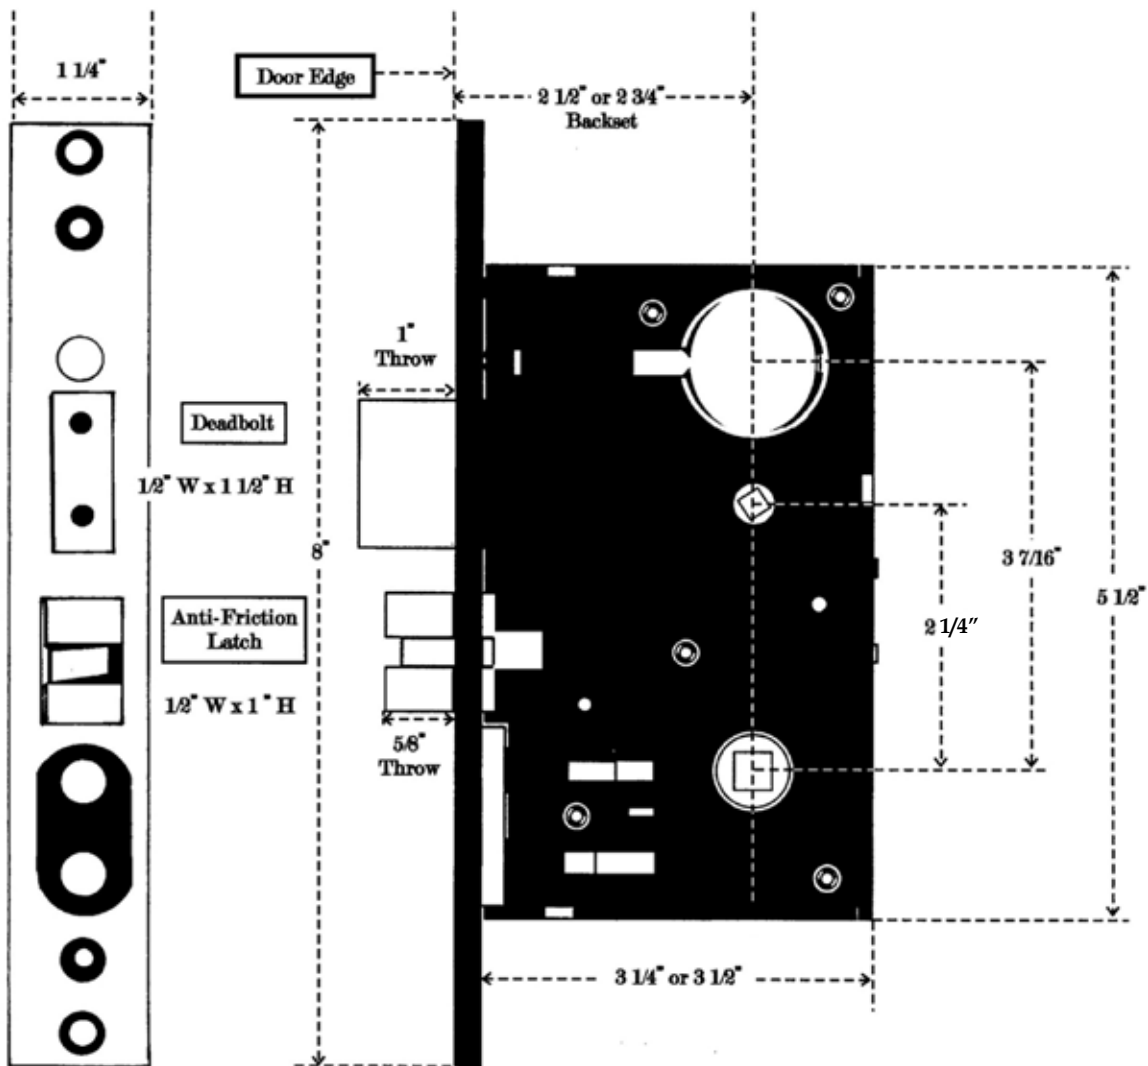

**- MORTISE LOCK -
SPECIFICATIONS**

FRONT VIEW

INSIDE VIEW

. REFERENCE ONLY

- NOT INTENDED AS DOOR PREPARATION GUIDE
- SEE TEMPLATE FOR INSTALLATION SPECIFICATIONS

CY5-ThrdMrt1375

CY5-ThrdMrt150

CY5-ThrdMrt175