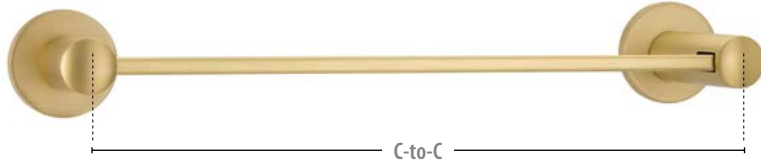

MODERN BRASS TOWEL BAR with Small Disc Rosettes

Product Code C-to-C

28024	12"
28021	18"
28022	24"
28023	30"

Projection
3 3/8"

Bar Dimensions
5/16" x 3/4"

Rosettes

3/8" Thick

Disk (09)

2 1/2" Dia.

Modern Rectangular (12)

2 1/2" x 4"

Square (10)

2 1/2" x 2 1/2"

Small Disc (00)

2" Dia.

1/2" Thick

Neos (11)

2 5/8" x 4"

> Rosette size same as on passage sets

MODERN BRASS TOWEL RING with Small Disc Rosette

Product Code Overall

2801	6 1/2"
------	--------

Projection
2 5/8"

Thickness (T)
3/4"

Width (W)
3/8"

MODERN BRASS PAPER HOLDER - BAR STYLE with Small Disc Rosette

Product Code

2804

Projection
2 7/8"

Bar Dimensions
5/16" x 3/4"

Width (W)
6 3/8"

MODERN BRASS DOUBLE HOOK with Square Rosette