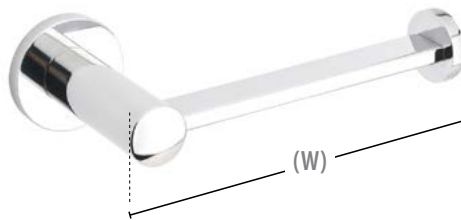

MODERN BRASS TOWEL BAR with Small Disc Rosettes

Product Code C-to-C

28024	12"
28021	18"
28022	24"
28023	30"

Projection
3 3/8"

Bar Dimensions
5/16" x 3/4"

Rosettes

3/8" Thick

Disk (09)

2 1/2" Dia.

Modern Rectangular (12)

2 1/2" x 4"

Square (10)

2 1/2" x 2 1/2"

Small Disc (00)

2" Dia.

1/2" Thick

Neos (11)

2 5/8" x 4"

> Rosette size same as on passage sets

MODERN BRASS TOWEL RING with Small Disc Rosette

Product Code Overall

2801	6 1/2"
------	--------

Projection
2 5/8"

Thickness (T)
3/4"

Width (W)
3/8"

MODERN BRASS PAPER HOLDER - BAR STYLE with Small Disc Rosette

Product Code

2804

Projection
2 7/8"

Bar Dimensions
5/16" x 3/4"

Width (W)
6 3/8"

MODERN BRASS DOUBLE HOOK with Square Rosette