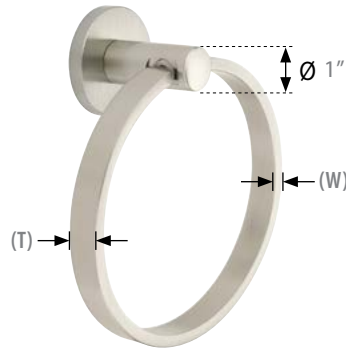

MODERN BRASS TOWEL BAR with Small Disc Rosettes

Product Code C-to-C

28024	12"
28021	18"
28022	24"
28023	30"

Projection
3 3/8"

Bar Dimensions
5/16" x 3/4"

Rosettes

3/8" Thick

Disk (09)

2 1/2" Dia.

Modern Rectangular (12)

2 1/2" x 4"

Square (10)

2 1/2" x 2 1/2"

Small Disc (00)

2" Dia.

1/2" Thick

Neos (11)

2 5/8" x 4"

> Rosette size same as on passage sets

MODERN BRASS TOWEL RING with Small Disc Rosette

Product Code Overall

2801	6 1/2"
------	--------

Projection
2 5/8"

Thickness (T)
3/4"

Width (W)
3/8"

MODERN BRASS PAPER HOLDER - BAR STYLE with Small Disc Rosette

Product Code

2804

Projection
2 7/8"

Bar Dimensions
5/16" x 3/4"

Width (W)
6 3/8"

MODERN BRASS DOUBLE HOOK with Square Rosette