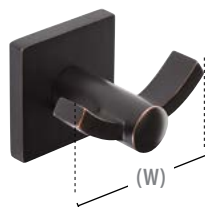

Neos (11)

2 5/8" x 4"

> Rosette size same as on passage sets

MODERN BRASS TOWEL RING with Small Disc Rosette

Product Code Overall

2801	6 1/2"
------	--------

Projection
2 5/8"

Thickness (T)
3/4"

Width (W)
3/8"

MODERN BRASS PAPER HOLDER - BAR STYLE with Small Disc Rosette

Product Code

2804

Projection
2 7/8"

Bar Dimensions
5/16" x 3/4"

Width (W)
6 3/8"

MODERN BRASS DOUBLE HOOK with Square Rosette

Product Code

2809

Projection
2 7/8"

Width (W)
3 3/8"