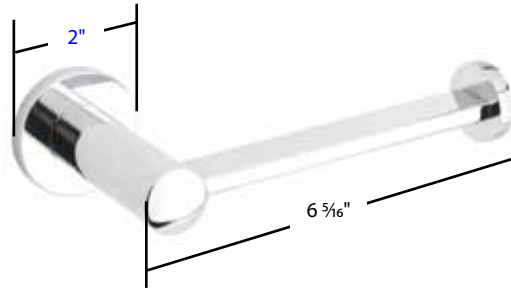

Modern Brass Towel Bar
18''(28021), 24''(28022), 30''(28023)

Bar Dia. : 5/16" x 3/4"
Projection: 3 1/4"

Small Disc Rosette

Modern Brass Paper Holder Bar Style
(2804)

Bar Dia. : 5/16" x 3/4"
Projection: 3 1/4"

Modern Brass Double Hook
(2809)

Projection: 2 5/8"

Modern Brass Towel Ring (2801)

Projection: 2 5/8"

Thickness: 3/4"
Width: 5/16"