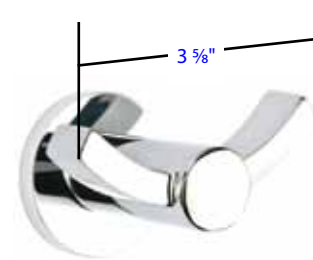

Modern Brass Towel Bar
18''(28021), 24''(28022), 30''(28023)

Bar Dia. : 5/16" x 3/4"
Projection: 3 1/4"

Small Disc Rosette

Modern Brass Paper Holder Bar Style
(2804)

Bar Dia. : 5/16" x 3/4"
Projection: 3 1/4"

Modern Brass Double Hook
(2809)

Projection: 2 5/8"

Modern Brass Towel Ring (2801)

Projection: 2 5/8"

Thickness: 3/4"
Width: 5/16"