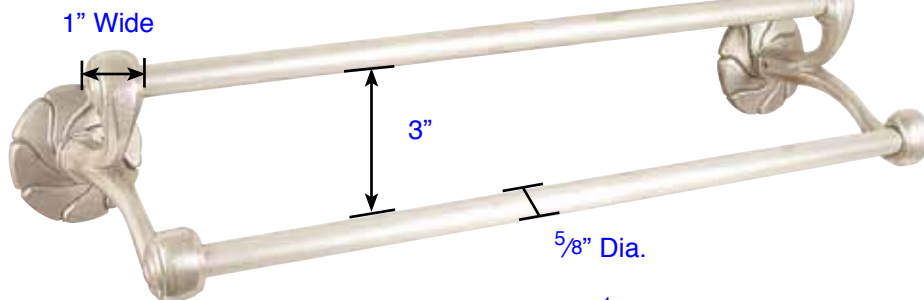

**Tuscany Towel Bar**  
18''(27021), 24''(27022), 30''(27023)

**Tuscany Towel Ring**  
(2701)

**Tuscany Double Towel Bars**  
18''(27081), 24''(27082), 30''(27083)

**Cast Bronze Spring Rod Style Paper Holder**  
(2704)

**Tuscany Bar Style Paper Holder**  
Left Hand(2705LH), Right Hand(2705RH)

**Tuscany Double Hook (2707)**  
A: 1 3/4"  
B: 1 1/2"  
C: 7/16" Screw-to-Screw

\* Base for Dbl. Robe Hook is 1 3/4" H x 1 1/2" W

**Tuscany Single Hook (2706)**

**Notes:**  
• Rosette size same as on passage sets.