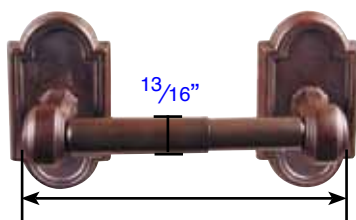

**Tuscany Towel Bar**  
18''(27021), 24''(27022), 30''(27023)

**Tuscany Towel Ring**  
(2701)

**Tuscany Double Towel Bars**  
18''(27081), 24''(27082), 30''(27083)

**Cast Bronze Spring Rod Style Paper Holder**  
(2704)

**Tuscany Bar Style Paper Holder**  
Left Hand(2705LH), Right Hand(2705RH)

**Tuscany Double Hook (2707)**  
A: 1 3/4"  
B: 1 1/2"  
C: 7/16" Screw-to-Screw

\* Base for Dbl. Robe Hook is 1 3/4" H x 1 1/2" W

**Tuscany Single Hook (2706)**

**Notes:**  
• Rosette size same as on passage sets.