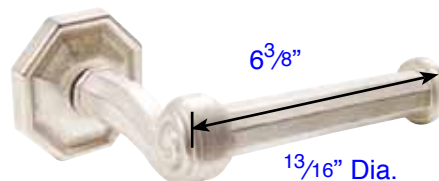

**Tuscany Towel Bar**  
18''(27021), 24''(27022), 30''(27023)

**Tuscany Towel Ring**  
(2701)

**Tuscany Double Towel Bars**  
18''(27081), 24''(27082), 30''(27083)

**Cast Bronze Spring Rod Style Paper Holder**  
(2704)

**Tuscany Bar Style Paper Holder**  
Left Hand(2705LH), Right Hand(2705RH)

**Tuscany Double Hook (2707)**  
A: 1 3/4"  
B: 1 1/2"  
C: 7/16" Screw-to-Screw

\* Base for Dbl. Robe Hook is 1 3/4" H x 1 1/2" W

**Tuscany Single Hook (2706)**

**Notes:**  
• Rosette size same as on passage sets.