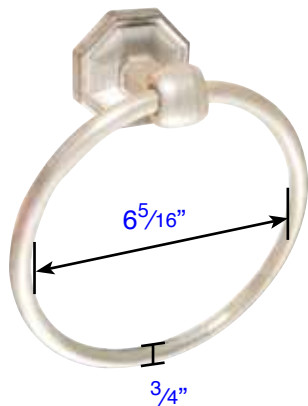

**Tuscany Towel Bar**  
18''(27021), 24''(27022), 30''(27023)

**Tuscany Towel Ring**  
(2701)

**Tuscany Double Towel Bars**  
18''(27081), 24''(27082), 30''(27083)

**Cast Bronze Spring Rod Style Paper Holder**  
(2704)

**Tuscany Bar Style Paper Holder**  
Left Hand(2705LH), Right Hand(2705RH)

**Tuscany Double Hook (2707)**  
A: 1 3/4"  
B: 1 1/2"  
C: 7/16" Screw-to-Screw

\* Base for Dbl. Robe Hook is 1 3/4" H x 1 1/2" W

**Tuscany Single Hook (2706)**

**Notes:**  
• Rosette size same as on passage sets.