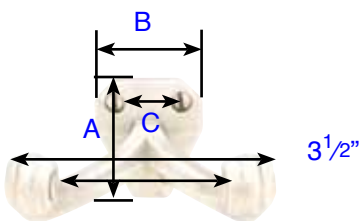

**Tuscany Towel Bar**  
18''(27021), 24''(27022), 30''(27023)

**Tuscany Towel Ring**  
(2701)

**Tuscany Double Towel Bars**  
18''(27081), 24''(27082), 30''(27083)

**Cast Bronze Spring Rod Style Paper Holder**  
(2704)

**Tuscany Bar Style Paper Holder**  
Left Hand(2705LH), Right Hand(2705RH)

**Tuscany Double Hook (2707)**  
A: 1 3/4"  
B: 1 1/2"  
C: 7/16" Screw-to-Screw

\* Base for Dbl. Robe Hook is 1 3/4" H x 1 1/2" W

**Tuscany Single Hook (2706)**

**Notes:**  
• Rosette size same as on passage sets.