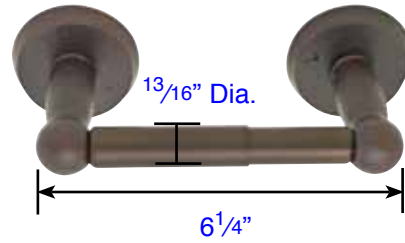

Projection: 2¹⁵/₁₆"

Sandcast Bronze Towel Bar

Projection: 5¹/₂"

Sandcast Bronze Double Towel Bar
18"(23051), 24"(23052), 30"(23053)

Projection: 2¹/₄"

Sandcast Bronze Towel Ring
(2301)

Projection: 3"

Sandcast Bronze Bar Style Paper Holder
(2303)

Sandcast Bronze Spring Rod Style Paper Holder
(2304)

Sandcast Bronze Double Hook
(2306)

Projection: 2 3/4"

Sandcast Bronze Single Post Style Hook
(2308)

A: 1 3/4"
B: 1 1/4"
C: 13/16" Screw-to-Screw

Sandcast Bronze Robe Hook
(86106)