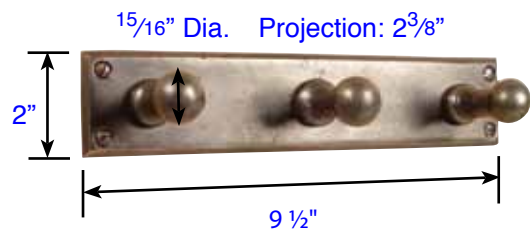

Sandcast Bronze Spring Rod Style Paper Holder
(2304)

Sandcast Bronze Double Hook
(2306)

Projection: 2 3/4"

Sandcast Bronze Single Post Style Hook
(2308)

A: 1 3/4"
B: 1 1/4"
C: 13/16" Screw-to-Screw

Sandcast Bronze Robe Hook
(86106)