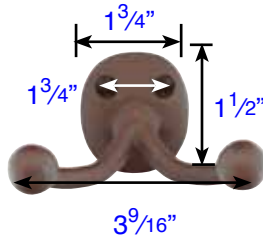

Projection: 2¹⁵/₁₆"

Sandcast Bronze Towel Bar

Projection: 5¹/₂"

Sandcast Bronze Double Towel Bar
18"(23051), 24"(23052), 30"(23053)

Projection: 2¹/₄"

Sandcast Bronze Towel Ring
(2301)

Projection: 3"

Sandcast Bronze Bar Style Paper Holder
(2303)

Sandcast Bronze Spring Rod Style Paper Holder
(2304)

Sandcast Bronze Double Hook
(2306)

Projection: 2 3/4"

Sandcast Bronze Single Post Style Hook
(2308)

A: 1 3/4"
B: 1 1/4"
C: 13/16" Screw-to-Screw

Sandcast Bronze Robe Hook
(86106)