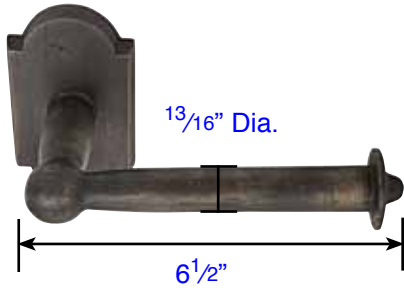

Projection: 2¹⁵/₁₆"

Sandcast Bronze Towel Bar

Projection: 5¹/₂"

Sandcast Bronze Double Towel Bar
18"(23051), 24"(23052), 30"(23053)

Projection: 2¹/₄"

Sandcast Bronze Towel Ring
(2301)

Projection: 3"

Sandcast Bronze Bar Style Paper Holder
(2303)

Sandcast Bronze Spring Rod Style Paper Holder
(2304)

Sandcast Bronze Double Hook
(2306)

Projection: 2 3/4"

Sandcast Bronze Single Post Style Hook
(2308)

A: 1 3/4"
B: 1 1/4"
C: 13/16" Screw-to-Screw

Sandcast Bronze Robe Hook
(86106)