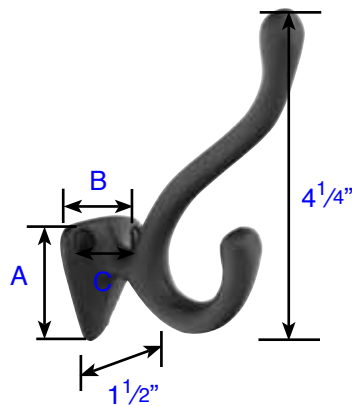

Projection: 2¹⁵/₁₆"

Sandcast Bronze Towel Bar

Projection: 5¹/₂"

Sandcast Bronze Double Towel Bar
18"(23051), 24"(23052), 30"(23053)

Projection: 2¹/₄"

Sandcast Bronze Towel Ring
(2301)

Projection: 3"

Sandcast Bronze Bar Style Paper Holder
(2303)

Sandcast Bronze Spring Rod Style Paper Holder
(2304)

Sandcast Bronze Double Hook
(2306)

Projection: 2 3/4"

Sandcast Bronze Single Post Style Hook
(2308)

A: 1 3/4"
B: 1 1/4"
C: 13/16" Screw-to-Screw

Sandcast Bronze Robe Hook
(86106)