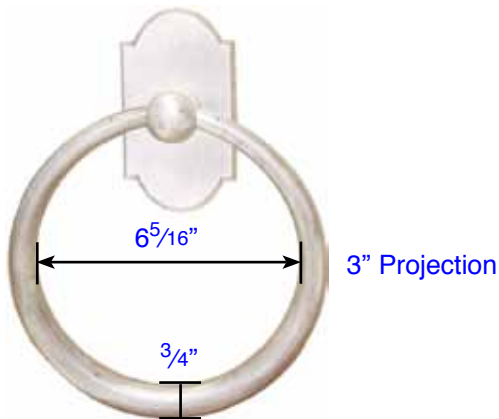

Projection: 2¹⁵/₁₆"

Sandcast Bronze Towel Bar

Projection: 5¹/₂"

Sandcast Bronze Double Towel Bar
18"(23051), 24"(23052), 30"(23053)

Projection: 2¹/₄"

Sandcast Bronze Towel Ring
(2301)

Projection: 3"

Sandcast Bronze Bar Style Paper Holder
(2303)

Sandcast Bronze Spring Rod Style Paper Holder
(2304)

Sandcast Bronze Double Hook
(2306)

Projection: 2 3/4"

Sandcast Bronze Single Post Style Hook
(2308)

A: 1 3/4"
B: 1 1/4"
C: 13/16" Screw-to-Screw

Sandcast Bronze Robe Hook
(86106)