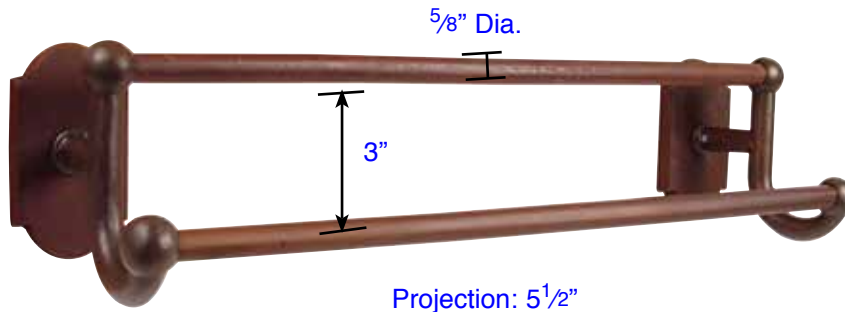

Projection: 2¹⁵/₁₆"

Sandcast Bronze Towel Bar

Projection: 5¹/₂"

Sandcast Bronze Double Towel Bar
18"(23051), 24"(23052), 30"(23053)

Projection: 2¹/₄"

Sandcast Bronze Towel Ring
(2301)

Projection: 3"

Sandcast Bronze Bar Style Paper Holder
(2303)

Sandcast Bronze Spring Rod Style Paper Holder
(2304)

Sandcast Bronze Double Hook
(2306)

Projection: 2 3/4"

Sandcast Bronze Single Post Style Hook
(2308)

A: 1 3/4"
B: 1 1/4"
C: 13/16" Screw-to-Screw

Sandcast Bronze Robe Hook
(86106)