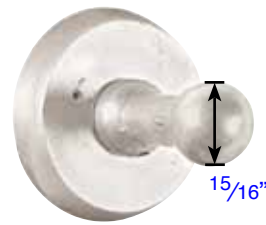

Projection: 2¹⁵/₁₆"

Sandcast Bronze Towel Bar

Projection: 5¹/₂"

Sandcast Bronze Double Towel Bar
18"(23051), 24"(23052), 30"(23053)

Projection: 2¹/₄"

Sandcast Bronze Towel Ring
(2301)

Projection: 3"

Sandcast Bronze Bar Style Paper Holder
(2303)

Sandcast Bronze Spring Rod Style Paper Holder
(2304)

Sandcast Bronze Double Hook
(2306)

Projection: 2 3/4"

Sandcast Bronze Single Post Style Hook
(2308)

A: 1 3/4"
B: 1 1/4"
C: 13/16" Screw-to-Screw

Sandcast Bronze Robe Hook
(86106)