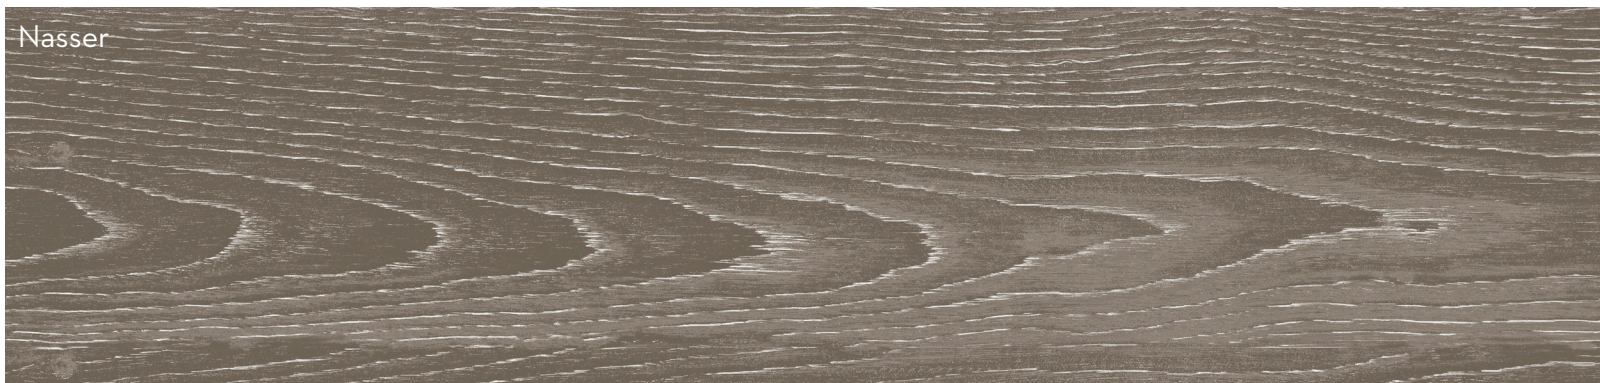

3 Colors | 1 Size | 3/8" Thickness

All Colors Available in Size 8"x34"

Sizes & Trim		Technical Specifications							
Tile thickness could vary based on size. Larger format tiles will have a higher thickness.		Test Method Abrasion Resistance C1027	Breaking Strength C648	Chemical Resistance C650	Water Absorption C373	DCOF ANSI A137.1	Freeze-Thaw Cycling C1026	Scratch Hardness MOHS	Shade Variation Rating
  8" x 34" 8.15" x 33.98"		Check Website	Check Website	Check Website	Check Website	Check Website	Check Website	Check Website	V3

Grout joint recommendation: 1/8"

Green Friendly: VOC None | Recycled Content 0% Pre & Post-Consumer