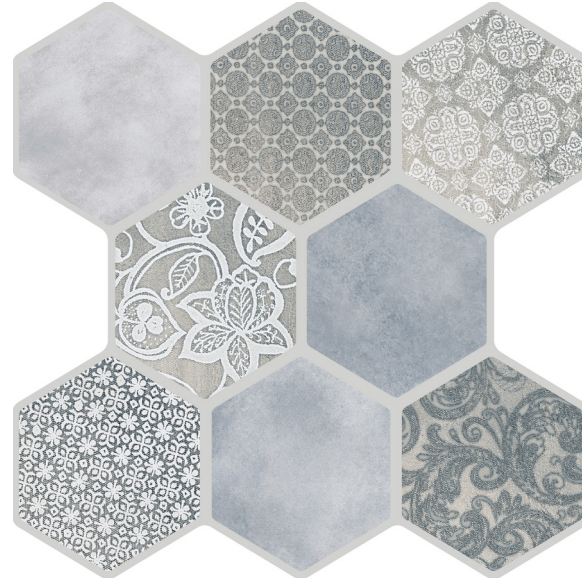

VIRTUE™

Glazed Porcelain

Virtue™ features interlocking tiles that seamlessly connect for a consistent hexagon shape. It's eclectic mix of ornate patterns and smooth textures add an accent pop, or bold, all-over patterning. An octagonal shape blends the craftsmanship of a mosaic with the ease of larger-format tiles.

4 Colors | 1 Size | 5/16" Thickness

White

Ivory

Beige

Gray

All Colors Available in Size 17" x 17"

Sizes & Trim		Technical Specifications								
Tile thickness could vary based on size. Larger format tiles will have a higher thickness.		Test Method	Abrasion Resistance C1027	Breaking Strength C648	Chemical Resistance C650	Water Absorption C373	DCOF ANSI A137.1	Freeze-Thaw Cycling C1026	Scratch Hardness MOHS	Shade Variation Rating
<p>17" x 17" 16.50" x 17.30"</p> <p>8.44 cm 3.32"</p>		Results	IV	≥ 450 lbf	Resistant	≤ .5%	≥ .60	Resistant	9	V2

Grout joint recommendation: 1/16"

Green Friendly: VOC None | Recycled Content 0% Pre & Post-Consumer