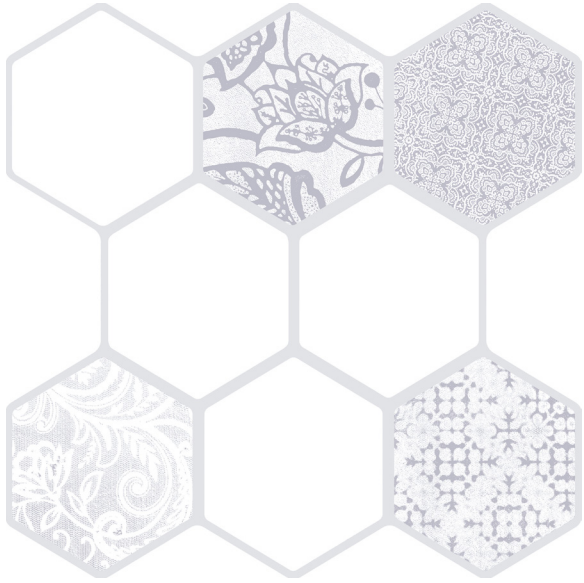

VIRTUE™

Glazed Porcelain

Virtue™ features interlocking tiles that seamlessly connect for a consistent hexagon shape. It's eclectic mix of ornate patterns and smooth textures add an accent pop, or bold, all-over patterning. An octagonal shape blends the craftsmanship of a mosaic with the ease of larger-format tiles.

4 Colors | 1 Size | 5/16" Thickness

White

Ivory

Beige

Gray

All Colors Available in Size 17" x 17"

Sizes & Trim		Technical Specifications								
Tile thickness could vary based on size. Larger format tiles will have a higher thickness.		Test Method	Abrasion Resistance C1027	Breaking Strength C648	Chemical Resistance C650	Water Absorption C373	DCOF ANSI A137.1	Freeze-Thaw Cycling C1026	Scratch Hardness MOHS	Shade Variation Rating
<p>17" x 17" 16.50" x 17.30"</p> <p>8.44 cm 3.32"</p>		Results	IV	≥ 450 lbf	Resistant	≤ .5%	≥ .60	Resistant	9	V2