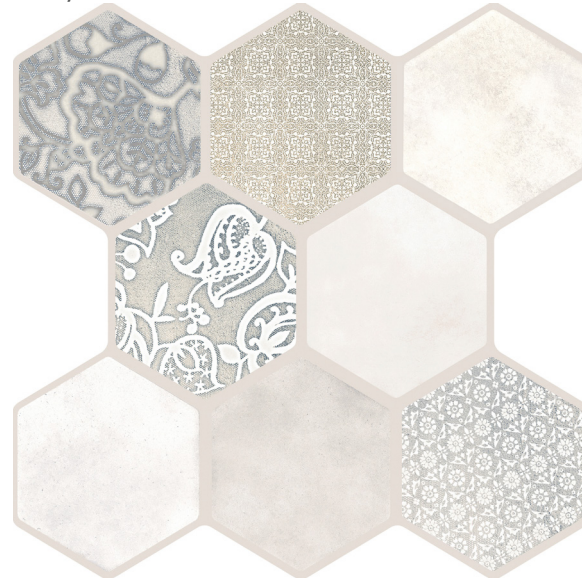

VIRTUE™

Glazed Porcelain

Virtue™ features interlocking tiles that seamlessly connect for a consistent hexagon shape. It's eclectic mix of ornate patterns and smooth textures add an accent pop, or bold, all-over patterning. An octagonal shape blends the craftsmanship of a mosaic with the ease of larger-format tiles.

4 Colors | 1 Size | 5/16" Thickness

White

Ivory

Beige

Gray

All Colors Available in Size 17" x 17"

Sizes & Trim		Technical Specifications								
Tile thickness could vary based on size. Larger format tiles will have a higher thickness.		Test Method	Abrasion Resistance C1027	Breaking Strength C648	Chemical Resistance C650	Water Absorption C373	DCOF ANSI A137.1	Freeze-Thaw Cycling C1026	Scratch Hardness MOHS	Shade Variation Rating
<p>17" x 17" 16.50" x 17.30"</p> <p>8.44 cm 3.32"</p>		Results	IV	≥ 450 lbf	Resistant	≤ .5%	≥ .60	Resistant	9	V2

Grout joint recommendation: 1/16"

Green Friendly: VOC None | Recycled Content 0% Pre & Post-Consumer