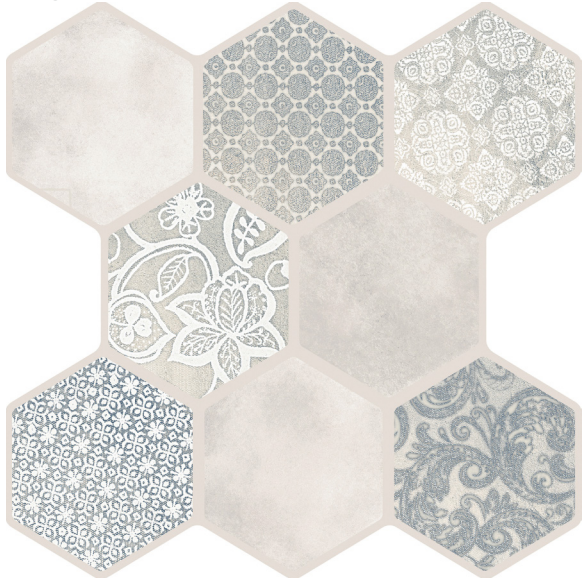

VIRTUE™

Glazed Porcelain

Virtue™ features interlocking tiles that seamlessly connect for a consistent hexagon shape. It's eclectic mix of ornate patterns and smooth textures add an accent pop, or bold, all-over patterning. An octagonal shape blends the craftsmanship of a mosaic with the ease of larger-format tiles.

4 Colors | 1 Size | 5/16" Thickness

White

Ivory

Beige

Gray

All Colors Available in Size 17" x 17"

Sizes & Trim		Technical Specifications								
Tile thickness could vary based on size. Larger format tiles will have a higher thickness.		Test Method	Abrasion Resistance C1027	Breaking Strength C648	Chemical Resistance C650	Water Absorption C373	DCOF ANSI A137.1	Freeze-Thaw Cycling C1026	Scratch Hardness MOHS	Shade Variation Rating
<p>17" x 17" 16.50" x 17.30"</p> <p>8.44 cm 3.32"</p>		Results	IV	≥ 450 lbf	Resistant	≤ .5%	≥ .60	Resistant	9	V2