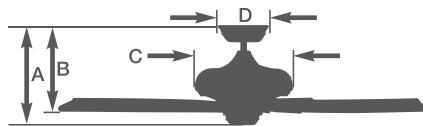

A: 12.0" B: 10.0" C: 11.5" D: 5.2"

moving air in style.