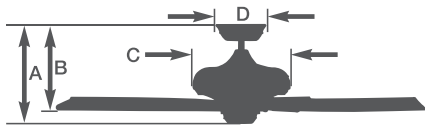

## 52" Snugger - CF805S

- CF805SBS - Brushed Steel Housing, Dark Cherry/Mahogany Blades
- CF805SAB - Antique Brass Housing, Light Oak/Medium Oak Blades
- CF805SWW - Appliance White Housing, Appliance White/Bleached Oak Blades
- CF805SORB - Oil Rubbed Bronze Housing, Dark Cherry/Medium Oak Blades
- CF805SAW - Summer White Housing, Summer White/Bleached Oak Blades

- 42" blade span
- Light fixture adaptable
- Five reversible blades
- Ships to Canada (Fan only)

A: 7.3"    B: 7.6"    C: 11.0"    D: N/A

*moving air in style.*