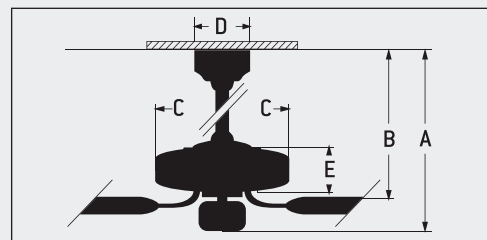

Aged Bronze Brushed 52" Ellington Pro
Blade Option
Bowl Light Kit | Model . . . E208ABZ
Type 5 (Shown in BCD52P-WB6)
Amber Frosted Glass Included

Pro Builder 208 Series

FEATURES

- 3 Speed Reversible Motor
- 4" Downrod (Included)
- Lifetime Limited Warranty
- Light Kit Included, 2 x 13 Watt, GU24, CFL Bulbs Included
- Remote Control (Optional)

SPECS

Blade Sweep Opt.	52" & 42"
Number of Blades	5
Blade Pitch	12°
Motor Size (MM)	153 x 13
AMPS (Hi Speed)	<1
Shipping Wt. (lbs.)	15.84
CU. FT. in Carton	1.97
Airflow*	4,489 (Cubic Feet per Minute)
Electricity Use*	58 Watts
Airflow Efficiency*	77 (Cubic Feet Per Minute Per Watt)

CEILING DROP DIMENSIONS

A: 4" DR – 18.61" D: 5.12"
 B: 4" DR – 10.71" E: 4.28"
 C: 11.42" *DR=Downrod

"Compare: 49" to 60" ceiling fans have airflow efficiencies ranging from approximately 51 to 176 cubic feet per minute per watt at high speed."