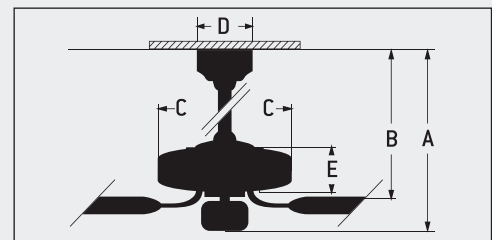

Aged Bronze Brushed 52" Ellington Pro
Blade Options
4-Light Kit

Model . . . **E203ABZ**
Type 5 (Shown with BCD52-DOK)
White Frosted Glass Included

Pro Builder 203 Series

FEATURES

- 3 Speed Reversible Motor
- 4" Downrod (Included)
- Lifetime Limited Warranty
- Light Kit Included, 4 x 13 Watt, CFL Bulbs Included
- Remote Control (Optional)

SPECS

- Blade Sweep Opt. 52" & 42"
- Number of Blades 5
- Blade Pitch 12°
- Motor Size (MM) 153 x 13
- AMPS (HI Speed) <1
- Shipping Wt. (lbs.) 17.31
- CU. FT. in Carton 1.98
- Airflow* 4,460
(Cubic Feet per Minute)
- Electricity Use* 62 Watts
- Airflow Efficiency* 72
(Cubic Feet Per Minute Per Watt)

CEILING DROP DIMENSIONS

- A: 4" DR - 18.58"
- B: 4" DR - 10.71"
- C: 11.42"
- D: 5.12"
- E: 4.28"
- *DR=Downrod

"Compare: 49" to 60" ceiling fans have airflow efficiencies ranging from approximately 51 to 176 cubic feet per minute per watt at high speed."