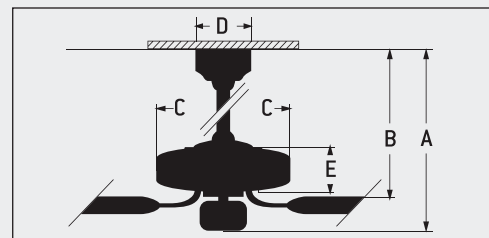

Aged Bronze Brushed 52" Ellington Pro
Blade Options
Light Kit | Model . . . **E202ABZ**
Type 5 Blades (Shown with BCD52P-WB6)
Amber Frosted Glass Included

Pro Builder 202 Series

FEATURES

- 3 Speed Reversible Motor
- 4" Downrods (Included)
- Lifetime Limited Warranty
- Light Kit Included, 2 x 13 Watt, CFL Bulbs Included
- Remote Control (Optional)

SPECS

- Blade Sweep Opt. 52" & 42"
- Number of Blades 5
- Blade Pitch 12°
- Motor Size (MM) 153 x 13
- AMPS (HI Speed) <1
- Shipping Wt. (lbs.) 15.58
- CU. FT. in Carton 1.97
- Airflow* 4.486
(Cubic Feet per Minute)
- Electricity Use* 63 Watts
- Airflow Efficiency* 72
(Cubic Feet Per Minute Per Watt)

CEILING DROP DIMENSIONS

- A: 4" DR - 18.61"
- B: 4" DR - 10.71"
- C: 11.42"
- D: 5.12"
- E: 4.28"
- *DR=Downrod

"Compare: 49" to 60" ceiling fans have airflow efficiencies ranging from approximately 51 to 176 cubic feet per minute per watt at high speed."