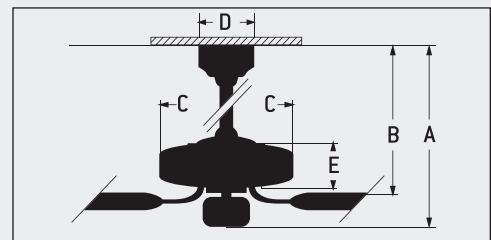

SPECS

- Blade Sweep Opt. 52"
- Number of Blades 5
- Blade Pitch 14°
- Motor Size (MM) 172 x 17
- AMPS (HI Speed) <1
- Shipping Wt. (lbs.) 22.13
- CU. FT. in Carton 2.0
- Airflow* 5,120
(Cubic Feet per Minute)
- Electricity Use* 73 Watts
- Airflow Efficiency* 71
(Cubic Feet Per Minute Per Watt)

CEILING DROP DIMENSIONS

- A: 6" DR - 16.88"
- B: 6" DR - 12.75"
- C: 11.34"
- D: 5.83"
- E: 5.31"
- *DR=Downrod

"Compare: 49" to 60" ceiling fans have airflow efficiencies ranging from approximately 51 to 176 cubic feet per minute per watt at high speed."