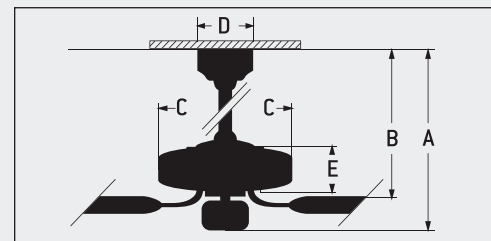

## SPECS

- Blade Sweep Opt. . . . . 52"
- Number of Blades . . . . . 5
- Blade Pitch . . . . . 12°
- Motor Size (MM) . . . . . 172 x 14
- AMPS (HI Speed) . . . . . 0.5
- Shipping Wt. (lbs.) . . . . . 18.15
- CU. FT. in Carton . . . . . 1.7713
- Airflow\* . . . . . 5,517.3  
(Cubic Feet per Minute)
- Electricity Use\* . . . . . 59.1 Watts
- Airflow Efficiency\* . . . . . 93.4  
(Cubic Feet Per Minute Per Watt)

## CEILING DROP DIMENSIONS

A: 4" DR - 13.5"      D: 5.91"  
 B: 4" DR - 12"      E: 7.25"  
 C: 11.42"      \*DR=Downrod

"Compare: 49" to 60" ceiling fans have airflow efficiencies ranging from approximately 51 to 176 cubic feet per minute per watt at high speed."