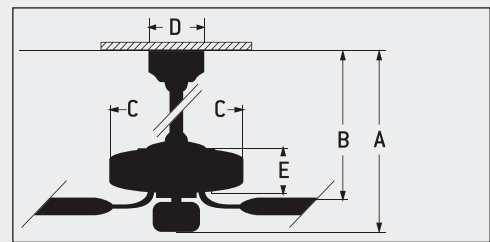

CEILING DROP DIMENSIONS

A: 4.5" DR – 16.5"   **D:** 5.91"
B: 4.5" DR – 10"   **E:** 4.5"
C: 11.5"   ***DR=Downrod**

"Compare: 36" to 48" ceiling fans have airflow efficiencies ranging from approximately 71 to 86 cubic feet per minute per watt at high speed."