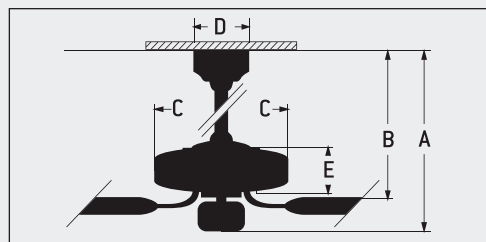

Aged Bronze 52" Lone Star
Blades
Light Kit

Model . . . **LS52ABZ5CRGD**
Classic Walnut w/Rope
Tea Stain Glass Included

Lone Star

FEATURES

- Standard, 3 Speed Reversible Motor
- 12" Downrod (Included)
- Lifetime Limited Warranty
- Light Kit Included, 2 x 13 Watt, CFL Bulbs Included
- Uplight Integrated, 3 x 15 Watts, Candelabra Bulbs Included
- Wall Control - WCR2 (Included)
- Remote Control - RCR3 (Included)

SPECS

- Blade Sweep Opt. 52"
- Number of Blades 5
- Blade Pitch 14°
- Motor Size (MM) 172 x 14
- AMPS (HI Speed) 0.5
- Shipping Wt. (lbs.) 30.5
- CU. FT. in Carton 3.16
- Airflow* 5253
(Cubic Feet per Minute)
- Electricity Use* 74 Watts
- Airflow Efficiency* 71
(Cubic Feet Per Minute Per Watt)

CEILING DROP DIMENSIONS

A: 12" DR - 27"
B: 12" DR - 19"
C: 13.5"

D: 6.125"
E: 4.5"
*DR=Downrod

"Compare: 49" to 60" ceiling fans have airflow efficiencies ranging from approximately 51 to 176 cubic feet per minute per watt at high speed."