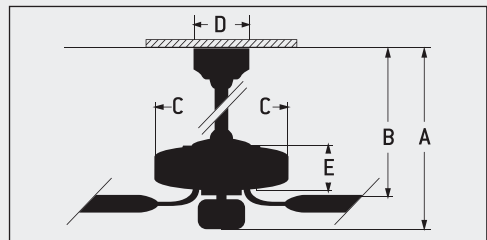

Brushed Polished Nickel 54" Verona
 Item No. **18053**
 Reversible Blades
 Light Kit
 Model **E-VER54BNK5LKRW**
Ash/Dark Walnut
Integrated with Frosted Opal Glass Included

Verona

FEATURES

- Standard, 3 Speed Reversible Motor
- 8" Downrod (Included)
- Lifetime Limited Warranty
- Light Kit Integrated, 3 x 13 Watt, GU24, CFL Bulbs Included
- Remote Control - RCR2 (Included)
- Wall Control - WCR-100 (Included)

SPECS

- Blade Sweep Opt. 54"
- Number of Blades 5
- Blade Pitch 14°
- Motor Size (MM) 188 x 19
- AMPS (HI Speed) 2.553
- Shipping Wt. (lbs.) 27.72
- CU. FT. in Carton 2.91
- Airflow* 5,984.7
(Cubic Feet per Minute)
- Electricity Use* 76.6 Watts
- Airflow Efficiency* 78.1
(Cubic Feet Per Minute Per Watt)

CEILING DROP DIMENSIONS

A: 8" DR – 20"
B: 8" DR – 15"
C: 7.4"
D: 5.91"
E: 6.24"
 *DR=Downrod

"Compare: 49" to 60" ceiling fans have airflow efficiencies ranging from approximately 51 to 176 cubic feet per minute per watt at high speed."