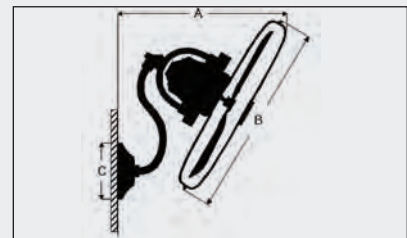

Brushed Nickel Faraday  
Blades  
Location

Model . . . **FAR14BNK3W**  
**Brushed Nickel**  
**Suitable for Damp Locations**

## SPECS

Blade Sweep Opt. . . . .	14"
Number of Blades . . . . .	3
Blade Pitch . . . . .	20°
Motor Size (MM) . . . . .	82 x 25
AMPS (HI Speed) . . . . .	0.40
Shipping Wt. (lbs.) . . . . .	22.82
CU. FT. in Carton . . . . .	5.10

## CEILING DROP DIMENSIONS

A: 18.5"                      B: 21.0"  
C: 6.125"