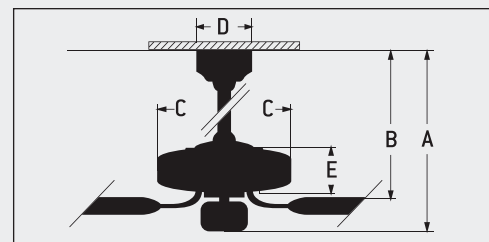

Antique Nickel 54" Del Rey
 Item No. **18240**
 Reversible Blades
 3-Light Kit

Model . . . **E-DER54AN5CR**
18240
Golden Maple/Walnut
Optional, Alabaster Glass

Del Rey

FEATURES

- Standard, 3 Speed Reversible Motor
- 12" Downrod (Included)
- Lifetime Limited Warranty
- Light Kit Optional
- Uplight 6 x 7 Watt, Candelabra Bulbs Included
- Remote Control - RCR3 (Included)
- Wall Control - WCR2 (Included)

SPECS

- Blade Sweep Opt. 54"
- Number of Blades 5
- Blade Pitch 14°
- Motor Size (MM) 188 x 22
- AMPS (HI Speed) 0.55
- Shipping Wt. (lbs.) 38.06
- CU. FT. in Carton 2.81
- Airflow* 5,978
(Cubic Feet per Minute)
- Electricity Use* 73.7 Watts
- Airflow Efficiency*81
(Cubic Feet Per Minute Per Watt)

CEILING DROP DIMENSIONS

A: 12" DR – 22.5"
 B: 12" DR – 20"
 C: 7.4"

D: 6.18"
 E: 7.75"
 *DR=Downrod

"Compare: 49" to 60" ceiling fans have airflow efficiencies ranging from approximately 51 to 176 cubic feet per minute per watt at high speed."