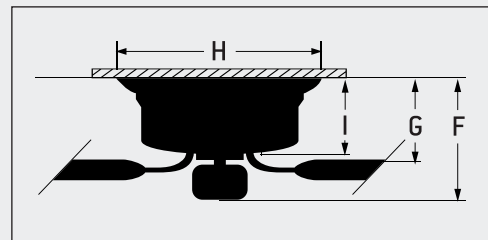

White 42" Celeste
 Item No. 17357
 Reversible Blades
 Single Light Kit

Model . . . CC42WW4C
White/Whitewash
Integrated with Opal
Glass Included

Celeste

FEATURES

- 3 Speed Reversible Motor
- Flushmount Only
- 15-Year Warranty
- Light Kit Integrated, 1 x 60 Watt Bulb Included

SPECS

Blade Sweep Opt.	42"
Number of Blades	4
Blade Pitch	11°
Motor Size (MM)	153 x 9
AMPS (HI Speed)	0.5
Shipping Wt. (lbs.)	10.56
CU. FT. in Carton7500

CEILING DROP DIMENSIONS

F1: Height with light kit – 12.5" I: 6"
 F2: Height fan only – 6.5"
 H: 8.86"