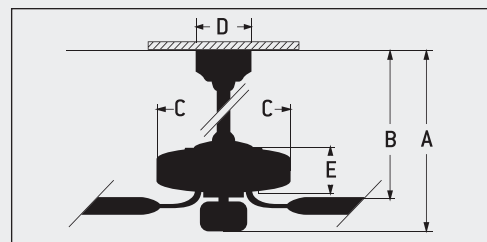

Aged Bronze 52" Beaufort | Model . . . **E-BFT52ABZ5C**
 Item No. **18122**
 Reversible Blades | **Dark Oak/Mahogany**
 4-Light Kit | **Tea Stain Glass Included**

Beaufort with light kit

FEATURES

- Standard, 3 Speed Reversible Motor
- 4" Downrod (Included)
- Lifetime Limited Warranty
- Light Kit Included, 4 x 40 Watts, Candelabra Bulbs Included
- Remote Control - (Optional)

SPECS

- Blade Sweep Opt. 52"
- Number of Blades 5
- Blade Pitch 12°
- Motor Size (MM) 153 x 15
- AMPS (Hi Speed)5
- Shipping Wt. (lbs.) 24
- CU. FT. in Carton 2.1170
- Airflow* 5,146
(Cubic Feet per Minute)
- Electricity Use* 60 Watts
- Airflow Efficiency* 86
(Cubic Feet Per Minute Per Watt)

CEILING DROP DIMENSIONS

A: 4" DR - 17.25"
B: 4" DR - 12"
C: 12.4"
D: 5.91"
E: 7.25"
 *DR=Downrod

"Compare: 49" to 60" ceiling fans have airflow efficiencies ranging from approximately 51 to 176 cubic feet per minute per watt at high speed."