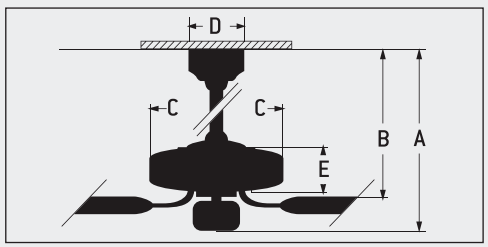

Titanium & Brushed Chrome 56" Utility | Model **UT56TBC3M**
 Item No. **11564**
 Blades **Titanium**

Utility

FEATURES

- 5 Speed Reversible Motor
- 12" Downrod (Included)
- 15-Year Limited Warranty
- 5-speed Wall Control Included

SPECS

- Blade Sweep Opt. 56"
- Number of Blades 3
- Blade Pitch 9°
- Motor Size (MM) 170 x 12
- AMPS (HI Speed) 0.58
- Shipping Wt. (lbs.) 16
- CU. FT. in Carton 1.32
- Airflow* 3,852
(Cubic Feet per Minute)
- Electricity Use* 73 Watts
- Airflow Efficiency* 53
(Cubic Feet Per Minute Per Watt)

CEILING DROP DIMENSIONS

A: 12" DR - 19"
B: 12" DR - 17"
C: 7.87"
D: 5.75"
E: 4.25"
 *DR=Downrod

"Compare: 49" to 60" ceiling fans have airflow efficiencies ranging from approximately 51 to 176 cubic feet per minute per watt at high speed."