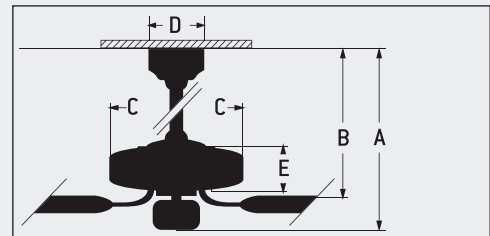

Aged Bronze 56" Palladian Model **E-PLD56ABZ5CWR**
 Item No. **18137**
 Reversible Blades **Dark Oak/Mahogany**
 4-Light Kit **Integrated with Tea Stain Glass Included**

Palladian

FEATURES

- Standard, 3 Speed Reversible Motor
- 6" and 12" Downrods (Included)
- Lifetime Limited Warranty
- 4-Light Kit Integrated, 4 x 40 Watt, Candelabra Bulbs Included
- Uplight Integrated, 4 x 15 Watt, Candelabra Bulbs Included
- Wall Control - WCR2 (Included)

SPECS

- Blade Sweep Opt. 56"
- Number of Blades 5
- Blade Pitch 13°
- Motor Size (MM) 172 x 20
- AMPS (HI Speed) 0.57
- Shipping Wt. (lbs.) 48.4
- CU. FT. in Carton 4.32
- Airflow* 6,180.9
(Cubic Feet per Minute)
- Electricity Use* 74.6 Watts
- Airflow Efficiency* 82.8
(Cubic Feet Per Minute Per Watt)

CEILING DROP DIMENSIONS

A: 6" DR - 23.15"
A: 12" DR - 29.25"
B: 6" DR - 14.77"
B: 12" DR - 21.5"
C: 17.09"
D: 6.34"
E: 8.02"
 *DR=Downrod

"Compare: 49" to 60" ceiling fans have airflow efficiencies ranging from approximately 51 to 176 cubic feet per minute per watt at high speed."