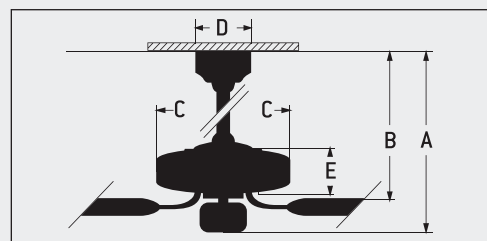

Dark Mahogany/Iron 60" Deer Lodge
 Item No. **18187**
 Reversible Blades
 Light Kit **Mahogany/Pine**
Tea Stain Glass Included

Deer Lodge

FEATURES

- Standard, 3 Speed Reversible Motor
- 6" Downrod (Included)
- Lifetime Limited Warranty
- Light Kit Included, dowlight 3 x 40 Watt, Candelabra Bulbs Included
- Uplight Integrated, 4 x 15 Watt, Candelabra Bulbs Included
- Remote Control - RCR3 (Included)
- Wall Control - WCR2 (Included)

SPECS

- Blade Sweep Opt. 60"
- Number of Blades 5
- Blade Pitch 14°
- Motor Size (MM) 188 x 25
- AMPS (HI Speed) 0.71
- Shipping Wt. (lbs.) 42.2
- CU. FT. in Carton 3.7073
- Airflow* 7,352.4
(Cubic Feet per Minute)
- Electricity Use* 87.6 Watts
- Airflow Efficiency* 83.9
(Cubic Feet Per Minute Per Watt)

CEILING DROP DIMENSIONS

A: 6" DR - 22.24" D: 7.09"
 B: 6" DR - 14.21" E: 7.46"
 C: 13.3" *DR=Downrod

"Compare: 49" to 60" ceiling fans have airflow efficiencies ranging from approximately 51 to 176 cubic feet per minute per watt at high speed."