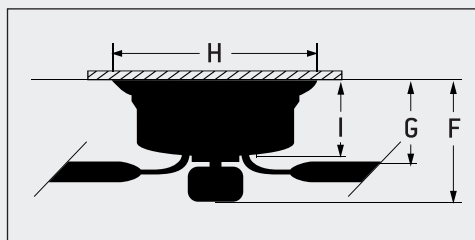

Antique Brass 52" Close-up
 Item No. **10541**
 Reversible Blades
 Light Kit **(Optional)**

Model . . . **CU52AB5**
Oak/Mahogany
(Optional)

Close-up

FEATURES

- 3 Speed Reversible Motor
- Flushmount Only
- Lifetime Limited Warranty
- Light Kit (Optional)
- Remote Control (Optional)

SPECS

- Blade Sweep Opt. 52"
- Number of Blades 5
- Blade Pitch 12°
- Motor Size (MM) 153 x 13
- AMPS (HI Speed) 0.7
- Shipping Wt. (lbs.) 15
- CU. FT. in Carton8887

CEILING DROP DIMENSIONS

F1: Height with light kit - 9.25" I: .65"
 F2: Height fan only - 7"
 H: 11"