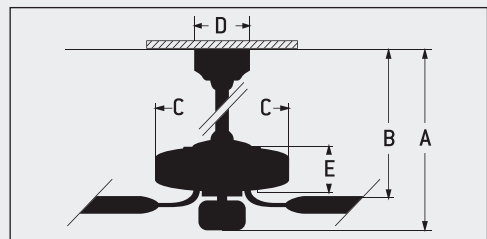

Antique Nickel 52" Manor
 Item No. 18151
 Reversible Blades
 4-Light Kit

Model . . . E-MAN52AN5C4
18151
Mahogany/Ash
Alabaster Glass Included

Manor with light kit

FEATURES

- 3 Speed Reversible Motor
- 4" Downrod (Included)
- Lifetime Limited Warranty
- Light Kit Included, 4 x 40 Watt, Candelabra Bulbs Included
- Remote Control (Optional)

SPECS

Blade Sweep Opt.	52"
Number of Blades	5
Blade Pitch	12°
Motor Size (MM)	153 x15
AMPS (Hi Speed)	0.5
Shipping Wt. (lbs.)	25.7
CU. FT. in Carton	2.1812
Airflow*	4,795 (Cubic Feet per Minute)
Electricity Use*	54.8 Watts
Airflow Efficiency*	88 (Cubic Feet Per Minute Per Watt)

CEILING DROP DIMENSIONS

A: 4" DR - 19.5"
 B: 4" DR - 12"
 C: 12.6"

D: 5.12"
 E: 7.25"
 *DR=Downrod

"Compare: 49" to 60" ceiling fans have airflow efficiencies ranging from approximately 51 to 176 cubic feet per minute per watt at high speed."