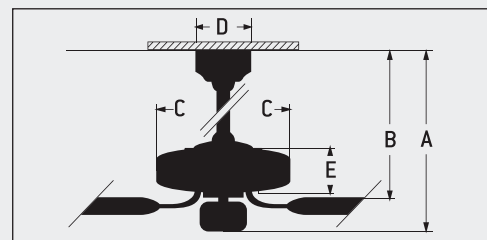

Brushed Pewter 44" Laval
Item No. 18282
Reversible Blades
Light Kit

Model . . . **E-LAV44BP4LK**
Matte Silver/Maple
Integrated with White Glass

Laval 44"

FEATURES

- 3 Speed Reversible Motor
- 6" Downrod (Included)
- Lifetime Limited Warranty
- Light Kit Integrated, 1 x 100 Watt, JD E11 Halogen Bulb Included
- Remote Control (Optional)

SPECS

Blade Sweep Opt.	44"
Number of Blades	4
Blade Pitch	14°
Motor Size (MM)	153 x 15
AMPS (HI Speed)	0.5
Shipping Wt. (lbs.)	18.7
CU. FT. in Carton	2.08
Airflow*	4,546 (Cubic Feet per Minute)
Electricity Use*	57 Watts
Airflow Efficiency*	80 (Cubic Feet Per Minute Per Watt)

CEILING DROP DIMENSIONS

A: 6" DR - 15.5" D: 5.12"
 B: 6" DR - 11.5" E: 4.75"
 C: 10.83" *DR=Downrod

"Compare: 36" to 48" ceiling fans have airflow efficiencies ranging from approximately 71 to 86 cubic feet per minute per watt at high speed."