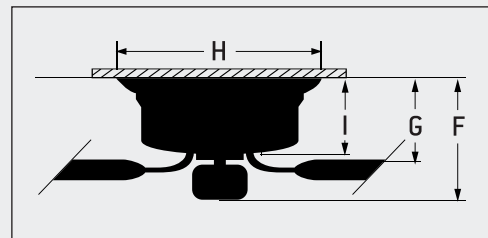

White 42" Celeste
 Item No. **17357**
 Reversible Blades
 Single Light Kit

Model . . . **CC42WW4C**
White/Whitewash
Integrated with Opal
Glass Included

Celeste

FEATURES

- 3 Speed Reversible Motor
- Flushmount Only
- 15-Year Warranty
- Light Kit Integrated, 1 x 60 Watt Bulb Included

SPECS

Blade Sweep Opt.	42"
Number of Blades	4
Blade Pitch	11°
Motor Size (MM)	153 x 9
AMPS (HI Speed)	0.5
Shipping Wt. (lbs.)	10.56
CU. FT. in Carton7500

CEILING DROP DIMENSIONS

F1: Height with light kit – 12.5" I: 6"
 F2: Height fan only – 6.5"
 H: 8.86"