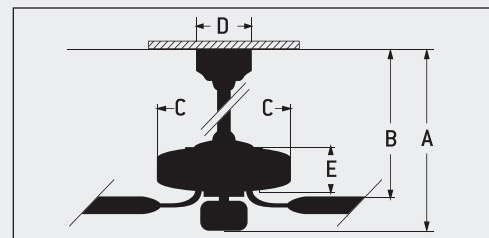

CEILING DROP DIMENSIONS

A: 4" DR - 19.25"
B: 4" DR - 12.25"
C: 11.42"
D: 5.12"
E: 7.5"
*DR=Downrod

"Compare: 49" to 60" ceiling fans have airflow efficiencies ranging from approximately 51 to 176 cubic feet per minute per watt at high speed."