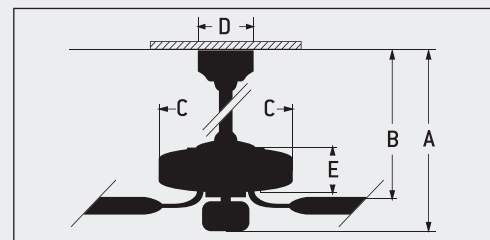

CEILING DROP DIMENSIONS

A: 6" DR - 15.25"
B: 6" DR - 11"
C: 11.02"
D: 6.77"
E: 4.25"
*DR=Downrod

"Compare: 49" to 60" ceiling fans have airflow efficiencies ranging from approximately 51 to 176 cubic feet per minute per watt at high speed."