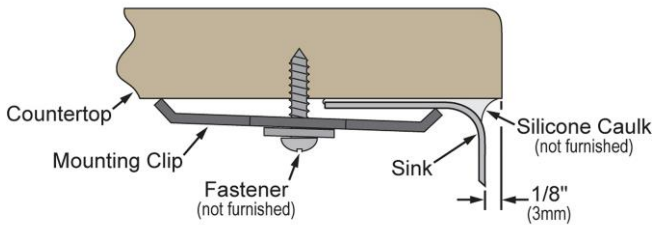

PRODUCT SPECIFICATIONS

Elkay Crosstown® Stainless Steel 35-7/8" x 20-1/4" x 9", 60/40 Double Bowl Farmhouse Sink Kit. Sink is manufactured from 18 gauge 304 Stainless Steel with a Polished Satin finish, Rear Center drain placement, and Sound Guard.

Installation Type:	Farmhouse
Material:	304 Stainless Steel
Finish:	Polished Satin
Gauge:	18
Sound Deadening:	Sound Guard
Number of Bowls:	2
Sink Dimensions:	35-7/8" x 20-1/4" x 9"
Bowl 1 Dimensions:	17" x 17" x 9"
Bowl 2 Dimensions:	12" x 17" x 9"
Drain Size:	3-1/2" (89mm)
Drain Location:	Rear Center
Minimum Cabinet Size:	36"
Mounting Hardware:	Part # 54300008 included

Included with Product: ECTRUF32179R sink,
one GFOBG1717SS bottom grid,
one GFOBG1217SS bottom grid,
two LK35 drains

Installation Profile:

1/8" OVERHANG

Designed to affix to the underside of any solid surface countertop.