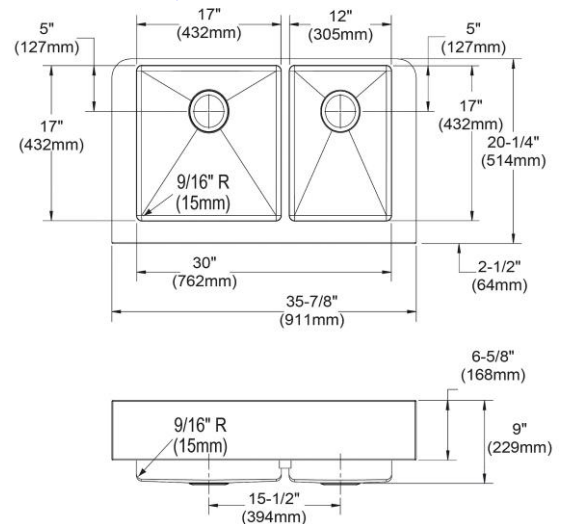

PART: _____ QTY: _____

PROJECT: _____

CONTACT: _____

DATE: _____

NOTES: _____

APPROVAL: _____

In keeping with our policy of continuing product improvement, Elkay reserves the right to change product specifications without notice. Please visit elkay.com for the most current version of Elkay product specification sheets. This specification describes an Elkay product with design, quality, and functional benefits to the user. When making a comparison of other producers' offerings, be certain these features are not overlooked.