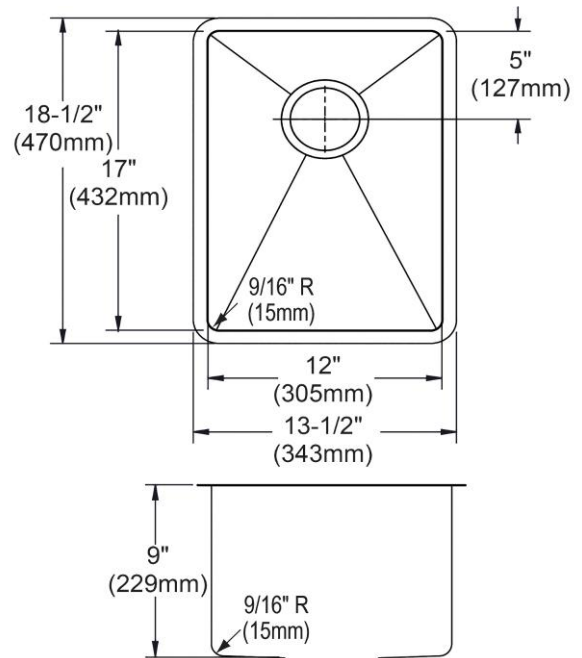

PART: _____ QTY: _____

PROJECT: _____

CONTACT: _____

DATE: _____

NOTES: _____

APPROVAL: _____

In keeping with our policy of continuing product improvement, Elkay reserves the right to change product specifications without notice. Please visit [elkay.com](#) for the most current version of Elkay product specification sheets. This specification describes an Elkay product with design, quality, and functional benefits to the user. When making a comparison of other producers' offerings, be certain these features are not overlooked.