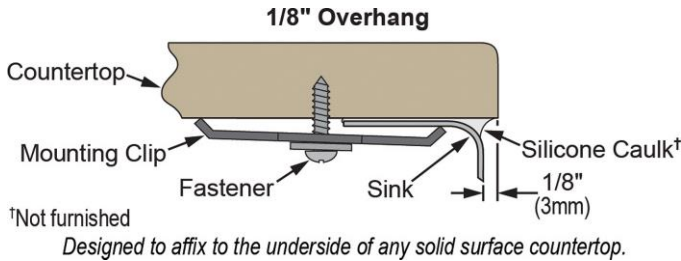

PRODUCT SPECIFICATIONS

Crosstown™ Stainless Steel Single Bowl Undermount Bar Sink. Overall dimensions are 13-1/2" x 18-1/2" x 9". Sink is manufactured from 18 gauge 304 Stainless Steel with a Polished Satin finish, Rear Center drain placement and SoundGuard®.

Installation Type:	Undermount
Material:	304 Stainless Steel
Finish:	Polished Satin
Gauge:	18
Sound Deadening:	SoundGuard®
Number of Bowls:	1
Sink Dimensions:	13-1/2" x 18-1/2" x 9"
Bowl 1 Dimensions:	12" x 17" x 9"
Drain Size:	3-1/2" (89mm)
Drain Location:	Rear Center
Minimum Cabinet Size:	18"
Mounting Hardware:	Part # 54300008 included
Template Included:	Yes
Cutout Template #:	1000001378

Template is available for download at [elkay.com](#)

Installation Profile:

OPTIONAL ACCESSORIES

Bottom Grid:	GFOBG1217SS
Cutting Board:	LKCBF17HW
Drain:	LK99
Faucet:	LK2477CR
Sinkmate:	LKSM17, LKSMHOOK, LKSMSPONGE, LKSMHSL
Soap Dispenser:	LK320