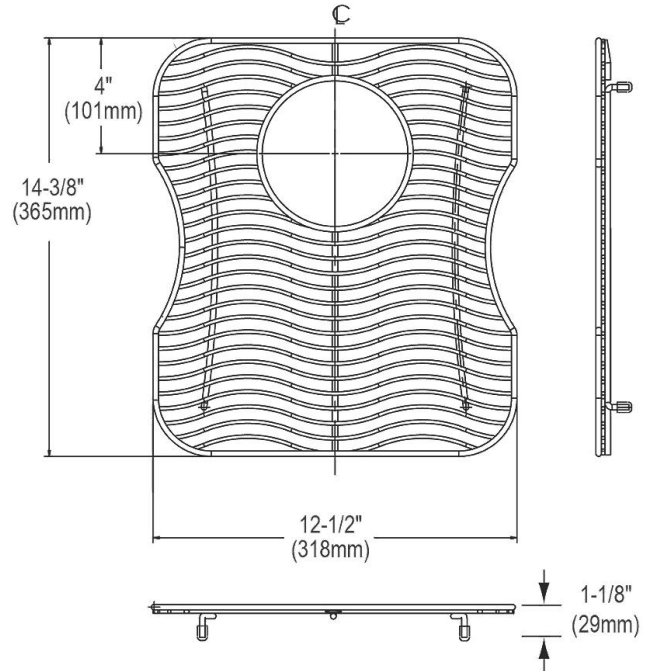

Material:	Stainless Steel
Finish:	Polished Stainless Steel
Dimensions:	12-1/2" x 14-3/8" x 1-1/8"
Fits Bowl Size(s):	14-5/16" x 16-1/2"

Special Note: For bowls with rear center drain opening.

AMERICAN PRIDE. A LIFETIME TRADITION.
Like your family, the Elkay family has values and traditions that endure. For almost a century, Elkay has been a family-owned and operated company, providing thousands of jobs that support our families and communities.

[Clean and Care Manual (PDF)](#)

[Clean and Care Manual (PDF)](#)

[Warranty (PDF)](#)