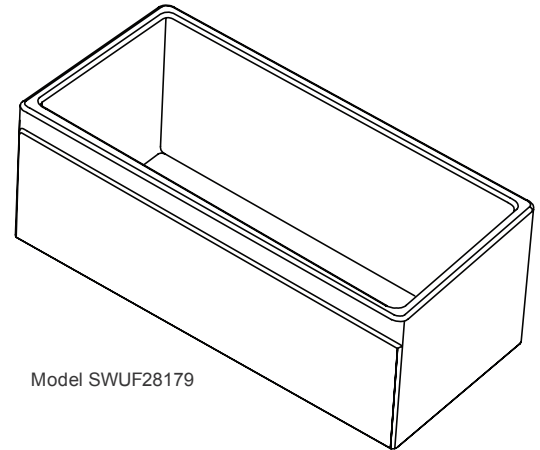

DESIGN FEATURES

Bowl Depth: 9-1/4" (235mm).

Apron Height: 10-1/8" (257mm).

Material: Fine Fireclay with porcelain glaze.

Color Options: Gloss White (WH) or Matte Terra Cotta (TC).

OTHER

Drain Opening: 3-1/2" (89mm).

Note: All Elkay undermount sinks are designed to affix to the underside of any solid surface countertop.

Installation: Support frame (not furnished) is necessary.

Sink complies with ASME A112.19.2-2008/CSA B45.1-08.

Model SWUF28179

SINK DIMENSIONS*

Model Number	Overall			Inside Bowl			Drain Opening	Cutout in Countertop	Minimum Cabinet Size
	L	W	D	L	W	D			
SWUF28179	29 1/2 (749mm)	19 1/2 (495mm)	10 1/8 (257mm)	27 3/4 (705mm)	17 1/2 (445mm)	9 1/4 (235mm)	3 1/2 (89mm)	Use sink as Template	33† (838mm)

*Length is left to right. Width is front to back.

†Due to the size and installation method, a custom cabinet may be required.

Due to the manufacturing process, the sink dimensions are approximate and may vary.