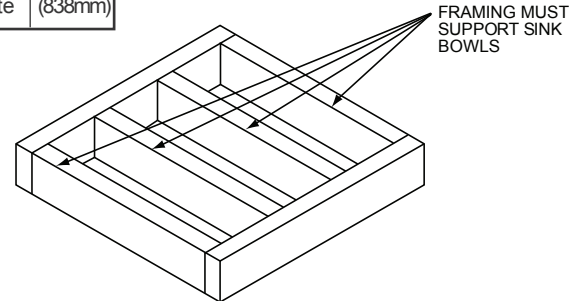

DESIGN FEATURES

Bowl Depth: 9-1/4" (235mm).

Apron Height: 10-1/8" (257mm).

Material: Fine Fireclay with porcelain glaze.

Color Options: Gloss White (WH) or Matte Terra Cotta (TC).

OTHER

Drain Opening: 3-1/2" (89mm).

Model SWUF28179

SINK DIMENSIONS*

Model Number	Overall			Inside Bowl			Drain Opening	Cutout in Countertop	Minimum Cabinet Size
	L	W	D	L	W	D			
SWUF28179	29 1/2 (749mm)	19 1/2 (495mm)	10 1/8 (257mm)	27 3/4 (705mm)	17 1/2 (445mm)	9 1/4 (235mm)	3 1/2 (89mm)	Use sink as Template	33† (838mm)

*Length is left to right. Width is front to back.

†Due to the size and installation method, a custom cabinet may be required.

Due to the manufacturing process, the sink dimensions are approximate and may vary.