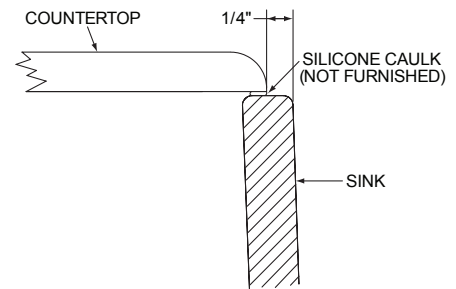

Recommended Installation Profile

OPTIONAL ACCESSORIES*

Model Number	Description	Overall			Material/Finish
		L	W	Depth/Thickness	
LK99	Drain	Fits 3 1/2" (89mm) Drain Opening			Polished Stainless Steel
LKD35CW	Drain	Fits 3 1/2" (89mm) Drain Opening			Polymer/Cameo White
LKS35CW	Drain	Fits 3 1/2" (89mm) Drain Opening			Polymer/Cameo White
LKSWBG2817SS	Bottom Grid	26 1/2 (673mm)	16 (406mm)	1 1/4 (32mm)	Polished Stainless Steel
LKWEBG2817SS	Bottom Grid	26 1/2 (673mm)	16 (406mm)	1 1/4 (32mm)	Polished Stainless Steel

In keeping with our policy of continuing product improvement, Elkay reserves the right to change product specifications without notice. Please visit elkayusa.com for most current version of Elkay product specification sheets.

This specification describes an Elkay product with design, quality and functional benefits to the user. When making a comparison of other producers' offerings, be certain these features are not overlooked.

Elkay

elkayusa.com

2222 Camden Court
Oak Brook, IL 60523

Printed in U.S.A.
©2010 Elkay

(07/10) 1-327B