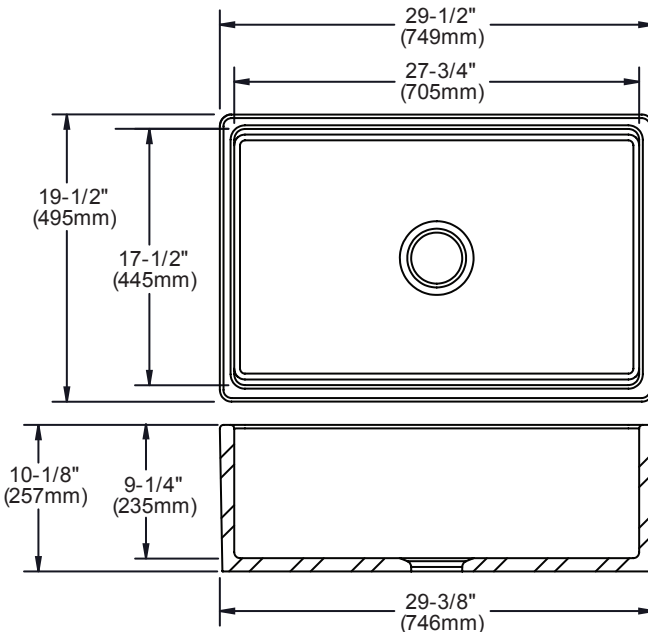

DESIGN FEATURES

Bowl Depth: 9-1/4" (235mm).

Apron Height: 10-1/8" (257mm).

Material: Fine Fireclay with porcelain glaze.

Color Options: Gloss White (WH) or Matte Terra Cotta (TC).

OTHER

Drain Opening: 3-1/2" (89mm).

Model SWUF28179

SINK DIMENSIONS*

Model Number	Overall			Inside Bowl			Drain Opening	Cutout in Countertop	Minimum Cabinet Size
	L	W	D	L	W	D			
SWUF28179	29 1/2 (749mm)	19 1/2 (495mm)	10 1/8 (257mm)	27 3/4 (705mm)	17 1/2 (445mm)	9 1/4 (235mm)	3 1/2 (89mm)	Use sink as Template	33† (838mm)

*Length is left to right. Width is front to back.

†Due to the size and installation method, a custom cabinet may be required.

Due to the manufacturing process, the sink dimensions are approximate and may vary.

Recommended Installation Profile

OPTIONAL ACCESSORIES*

Model Number	Description	Overall			Material/Finish
		L	W	Depth/Thickness	
LK99	Drain	Fits 3 1/2" (89mm) Drain Opening			Polished Stainless Steel
LKD35CW	Drain	Fits 3 1/2" (89mm) Drain Opening			Polymer/Cameo White
LKS35CW	Drain	Fits 3 1/2" (89mm) Drain Opening			Polymer/Cameo White
LKSWBG2817SS	Bottom Grid	26 1/2 (673mm)	16 (406mm)	1 1/4 (32mm)	Polished Stainless Steel
LKWEBG2817SS	Bottom Grid	26 1/2 (673mm)	16 (406mm)	1 1/4 (32mm)	Polished Stainless Steel