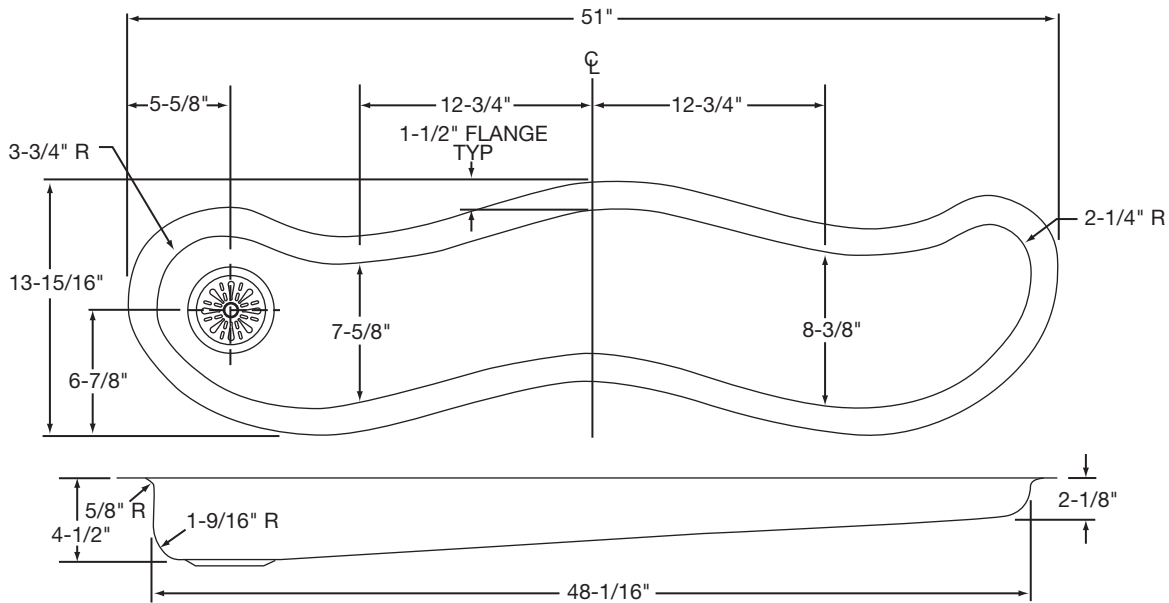

OTHER

Drain Opening: 3-1/2".

Note: All Elkay undermount sinks are designed to affix easily to the underside of any solid surface countertop.

Installation: See illustrated profile below.

SINK DIMENSIONS (INCHES)*

Model Number	Overall		Inside Bowl			Cutout in Countertop	Minimum Cabinet Size	Ship. Wt. Lbs.
	L	W	L	W	D			
MYSTIC5014	51	13 ¹⁵ / ₁₆	48 ¹ / ₁₆	†	2 ¹ / ₈ to 4 ¹ / ₂	See Template**	54	20
MYSTIC5014C	51	13 ¹⁵ / ₁₆	48 ¹ / ₁₆	†	2 ¹ / ₈ to 4 ¹ / ₂		54	33 ¹ / ₂

*Length is left to right. Width is front to back.

**Template and countertop mounting clips are packed with every sink.

†See below for an illustration.

Model MYSTIC5014C

Installation Profile

The template provided with each sink provides the only type of installation recommended by Elkay.

ALL DIMENSIONS IN INCHES, TO CONVERT TO MILLIMETERS MULTIPLY BY 25.4.

In keeping with our policy of continuing product improvement, Elkay reserves the right to change product specifications without notice.