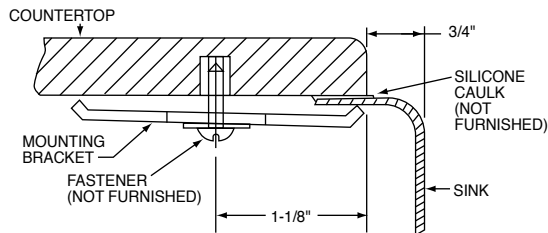

OTHER

Drain Opening: 3-1/2".

Note: All Elkay undermount sinks are designed to affix easily to the underside of any solid surface countertop.

Installation: See illustrated profile below.

SINK DIMENSIONS (INCHES)*

Model Number	Overall		Inside Bowl			Cutout in Countertop	Minimum Cabinet Size	Ship. Wt. Lbs.
	L	W	L	W	D			
MYSTIC5014	51	13 ¹⁵ / ₁₆	48 ¹ / ₁₆	†	2 ¹ / ₈ to 4 ¹ / ₂	See Template**	54	20
MYSTIC5014C	51	13 ¹⁵ / ₁₆	48 ¹ / ₁₆	†	2 ¹ / ₈ to 4 ¹ / ₂		54	33 ¹ / ₂

*Length is left to right. Width is front to back.

**Template and countertop mounting clips are packed with every sink.

†See below for an illustration.

Model MYSTIC5014C

Installation Profile

The template provided with each sink provides the only type of installation recommended by Elkay.

ALL DIMENSIONS IN INCHES, TO CONVERT TO MILLIMETERS MULTIPLY BY 25.4.

In keeping with our policy of continuing product improvement, Elkay reserves the right to change product specifications without notice.