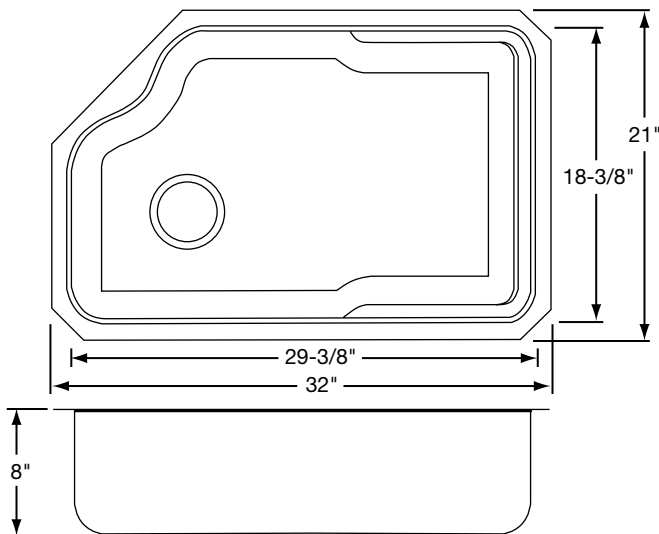

### OTHER

Drain Opening: 3-1/2".

NOTE: All Elkay undermount sinks are designed to affix to the underside of any solid surface countertop.

Installation: See illustrated profile below.

This sink complies with ASME A112.19.3.

### SINK DIMENSIONS (INCHES)\*

Model Number	Overall		Inside Bowl			Cutout in Countertop See Template**	Minimum Cabinet Size
	L	W	L	W	D		
MYSTIC3021BG	32	21	29 <sup>3</sup> / <sub>8</sub>	18 <sup>3</sup> / <sub>8</sub>	8		36

\*Length is left to right. Width is front to back.

\*\*Template and countertop mounting clips are packed with every sink.

Model MYSTIC3021BG

Model MYSTIC3021BG  
(Without Shelf)

Removable Shelf

Model MYSTIC3021BG Illustrated

Removable Shelf Illustrated

**Installation Profile**  
The template provided with each sink provides the only type of installation recommended by Elkay.

ALL DIMENSIONS IN INCHES, TO CONVERT TO MILLIMETERS MULTIPLY BY 25.4.