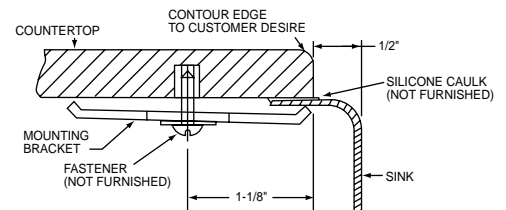

### SINK DIMENSIONS (INCHES)\*

Model Number	Overall		Inside Bowl			Cutout in Countertop See Template**	Minimum Cabinet Size
	L	W	L	W	D		
MYSTIC3021BG	32	21	29 <sup>3</sup> / <sub>8</sub>	18 <sup>3</sup> / <sub>8</sub>	8		36

\*Length is left to right. Width is front to back.

\*\*Template and countertop mounting clips are packed with every sink.

Model MYSTIC3021BG

Model MYSTIC3021BG  
(Without Shelf)

Removable Shelf

Model MYSTIC3021BG Illustrated

Removable Shelf Illustrated

**Installation Profile**  
The template provided with each sink provides the only type of installation recommended by Elkay.

ALL DIMENSIONS IN INCHES, TO CONVERT TO MILLIMETERS MULTIPLY BY 25.4.