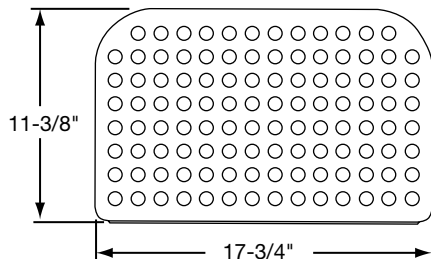

### SINK DIMENSIONS (INCHES)\*

Model Number	Overall		Inside Bowl			Cutout in Countertop See Template**	Minimum Cabinet Size
	L	W	L	W	D		
MYSTIC3021BG	32	21	29 <sup>3</sup> / <sub>8</sub>	18 <sup>3</sup> / <sub>8</sub>	8		36

\*Length is left to right. Width is front to back.

\*\*Template and countertop mounting clips are packed with every sink.

Model MYSTIC3021BG

Model MYSTIC3021BG  
(Without Shelf)

Removable Shelf

Model MYSTIC3021BG Illustrated

Removable Shelf Illustrated

**Installation Profile**  
The template provided with each sink provides the only type of installation recommended by Elkay.

ALL DIMENSIONS IN INCHES, TO CONVERT TO MILLIMETERS MULTIPLY BY 25.4.