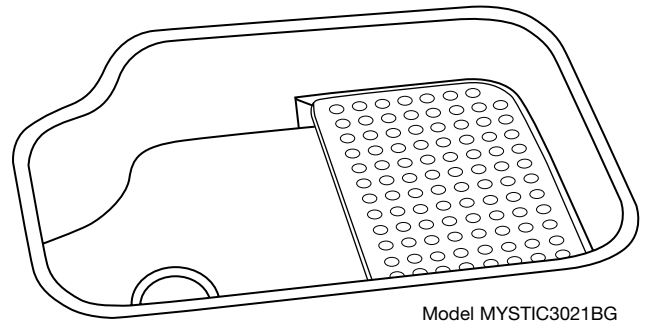

### DESIGN FEATURES

Bowl Depth: 8".

Finish: Exposed surfaces are hand blended to a lustrous satin finish.

Underside: Fully protected by heavy duty Sound Guard® under-coating designed to prevent condensation and dampen sound.

### OTHER

Drain Opening: 3-1/2".

NOTE: All Elkay undermount sinks are designed to affix to the underside of any solid surface countertop.

Installation: See illustrated profile below.

This sink complies with ASME A112.19.3.

### SINK DIMENSIONS (INCHES)\*

Model Number	Overall		Inside Bowl			Cutout in Countertop See Template**	Minimum Cabinet Size
	L	W	L	W	D		
MYSTIC3021BG	32	21	29 <sup>3</sup> / <sub>8</sub>	18 <sup>3</sup> / <sub>8</sub>	8		36

\*Length is left to right. Width is front to back.

\*\*Template and countertop mounting clips are packed with every sink.

Model MYSTIC3021BG

Model MYSTIC3021BG  
(Without Shelf)

Removable Shelf

Model MYSTIC3021BG Illustrated