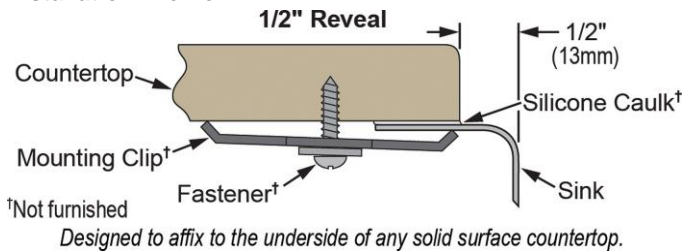

PRODUCT SPECIFICATIONS

The Mystic® Stainless Steel Single Bowl Undermount Sink Kit. Overall dimensions are 31" x 19-5/8" x 8". Sink is manufactured from 18 gauge 304 Stainless Steel with a Lustrous Highlighted Satin finish, Rear Center drain placement and SoundGuard®.

Installation Type:	Undermount
Material:	304 Stainless Steel
Finish:	Lustrous Highlighted Satin
Gauge:	18
Sound Deadening:	SoundGuard®
Number of Bowls:	1
Sink Dimensions:	31" x 19-5/8" x 8"
Bowl 1 Dimensions:	27-1/8" x 16-3/4" x 8"
Drain Size:	3-1/2" (89mm)
Drain Location:	Rear Center
Minimum Cabinet Size:	36"
Mounting Hardware:	Undermount brackets sold separately
Template Included:	Yes
Cutout Template #:	1000001506

Template is available for download at [elkay.com](#)

Installation Profile:

OPTIONAL ACCESSORIES

Bottom Grid:	LKWOBG2717SS
Cutting Board:	CB2919
Drain:	LK99
Faucet:	LKMY1041
Hardware:	LKUCLIP8
Rinsing Basket:	LKWRB2717SS, LKWERBSS
Sinkmate:	LKSM17, LKSMHOOK, LKSMSPONGE, LKSMHSL
Soap Dispenser:	LKMY1054