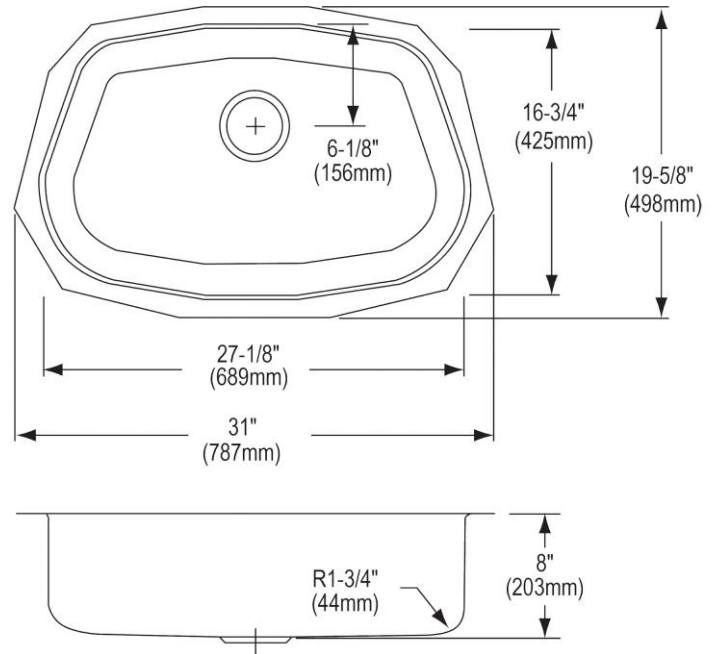

Included with Product: CB2919 cutting board

AMERICAN PRIDE. A LIFETIME TRADITION. Like your family, the Elkay family has values and traditions that endure. For almost a century, Elkay has been a family-owned and operated company, providing thousands of jobs that support our families and communities.

Product Compliance: BUY AMERICAN ACT
ASME A112.19.3/CSA B45.4

[Clean and Care Manual (PDF)](#)
[Installation Instructions (PDF)](#)
[Limited Lifetime Warranty (PDF)](#)