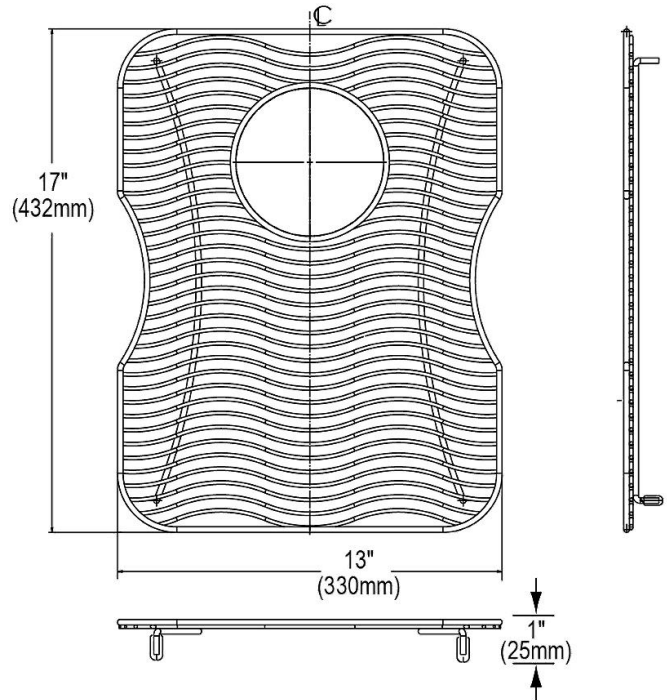

AMERICAN PRIDE. A LIFETIME TRADITION.

Like your family, the Elkay family has values and traditions that endure. For almost a century, Elkay has been a family-owned and operated company, providing thousands of jobs that support our families and communities.

[Clean and Care Manual (PDF)](#)

[Clean and Care Manual (PDF)](#)

[Warranty (PDF)](#)