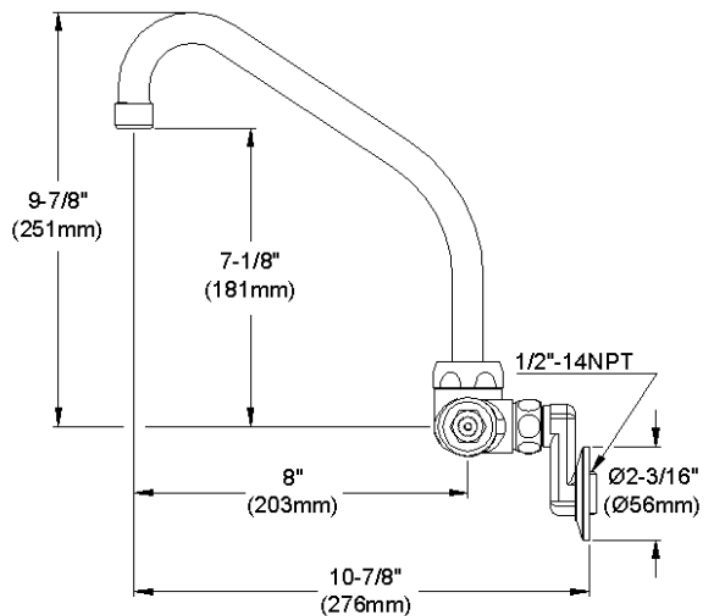

SIDE VIEW

Job Name:	Item #:
Notes:	
Architect/Engineer Approval:	Date: 10/17/2005

For warranty information go to www.elkayusa.com