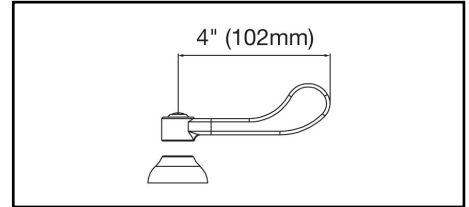

ELKAY®

SPECIFICATIONS

Commercial Faucet Model LK945HA08T4T Wall Mount 3"-8" Adjustable Centers High Arc 8"

GENERAL FEATURES

- Quarter turn ceramic disc cartridge
- Solid brass construction
- Chrome finish
- Replacement cartridge A70001 for cold
- Replacement cartridge A70002 for hot
- Includes spout swing restriction pin
- 2" offset for adjustable installation, 1/2" NPT Female Inlets

COMPLIES WITH:

- ASME/ANSI A112.18.1
- CSA B125-01
- NSF/ANSI 61
- ADA
- UPC/CUPC
- IAPMO Listed

Wristblade Handle 4 inch, Two Piece

Replacement Handle A55387
Replacement Escutcheon A55391