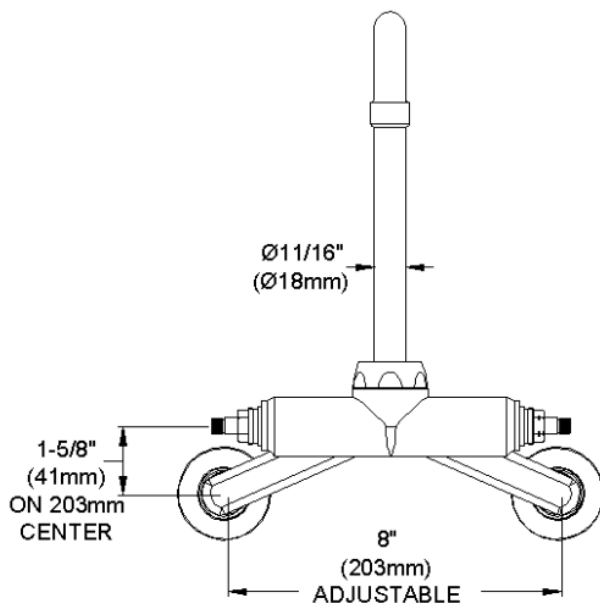

#### GENERAL FEATURES

- Quarter turn ceramic disc cartridge
- Solid brass construction
- Chrome finish
- Replacement cartridge A70001 for cold
- Replacement cartridge A70002 for hot
- Includes spout swing restriction pin
- 2" offset for adjustable installation, 1/2" NPT Female Inlets

#### COMPLIES WITH:

- ASME/ANSI A112.18.1
- CSA B125-01
- NSF/ANSI 61
- ADA
- UPC/CUPC
- IAPMO Listed

Wristblade Handle 4 inch, Two Piece

Replacement Handle A55387  
Replacement Escutcheon A55391

**FRONT VIEW**