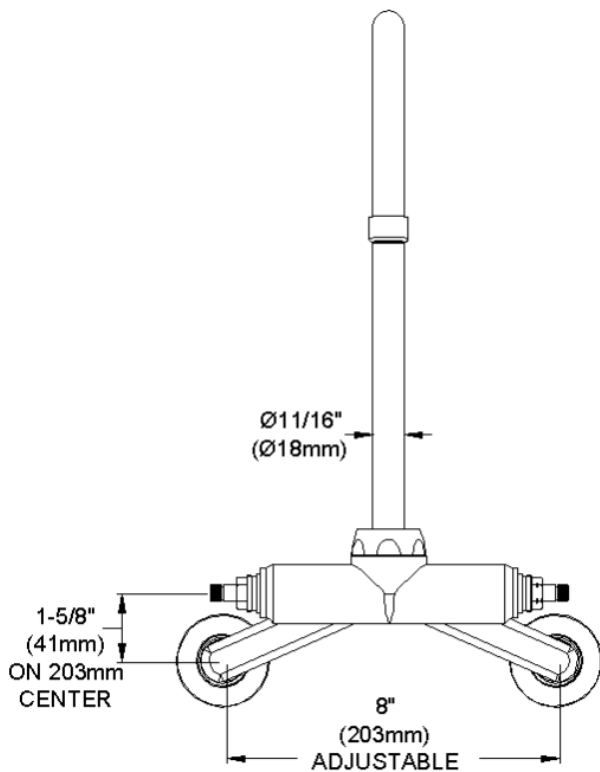

#### GENERAL FEATURES

- Quarter turn ceramic disc cartridge
- Solid brass construction
- Chrome finish
- Replacement cartridge A70001 for cold
- Replacement cartridge A70002 for hot
- Includes spout swing restriction pin
- 2" offset for adjustable installation, 1/2" NPT Female Inlets

#### COMPLIES WITH:

- ASME/ANSI A112.18.1
- CSA B125-01
- NSF/ANSI 61
- ADA
- UPC/CUPC
- IAPMO Listed

Wristblade Handle 4 inch, Two Piece

Replacement Handle A55387  
Replacement Escutcheon A55391

**FRONT VIEW**