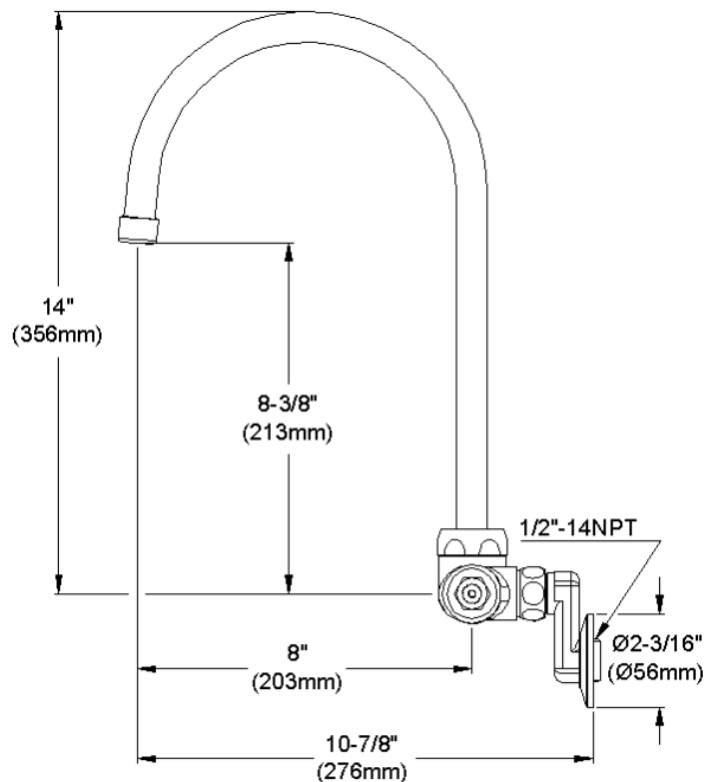

#### GENERAL FEATURES

- Quarter turn ceramic disc cartridge
- Solid brass construction
- Chrome finish
- Replacement cartridge A70001 for cold
- Replacement cartridge A70002 for hot
- Includes spout swing restriction pin
- 2" offset for adjustable installation, 1/2" NPT Female Inlets

#### COMPLIES WITH:

- ASME/ANSI A112.18.1
- CSA B125-01
- NSF/ANSI 61
- ADA
- UPC/CUPC
- IAPMO Listed

Wristblade Handle 4 inch, Two Piece

Replacement Handle A55387  
Replacement Escutcheon A55391

**FRONT VIEW**

(shown less handles)

**SIDE VIEW**

<b>Job Name:</b>	<b>Item #:</b>
<b>Notes:</b>	
<b>Architect/Engineer Approval:</b>	<b>Date: 10/17/2005</b>

For warranty information go to [www.elkayusa.com](http://www.elkayusa.com)