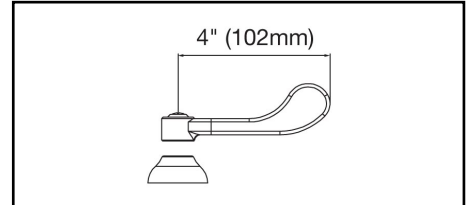

ELKAY®

SPECIFICATIONS

Commercial Faucet Model LK945GN08T4T Wall Mount 3"-8" Adjustable Centers Gooseneck 8"

GENERAL FEATURES

- Quarter turn ceramic disc cartridge
- Solid brass construction
- Chrome finish
- Replacement cartridge A70001 for cold
- Replacement cartridge A70002 for hot
- Includes spout swing restriction pin
- 2" offset for adjustable installation, 1/2" NPT Female Inlets

COMPLIES WITH:

- ASME/ANSI A112.18.1
- CSA B125-01
- NSF/ANSI 61
- ADA
- UPC/CUPC
- IAPMO Listed

Wristblade Handle 4 inch, Two Piece

Replacement Handle A55387
Replacement Escutcheon A55391