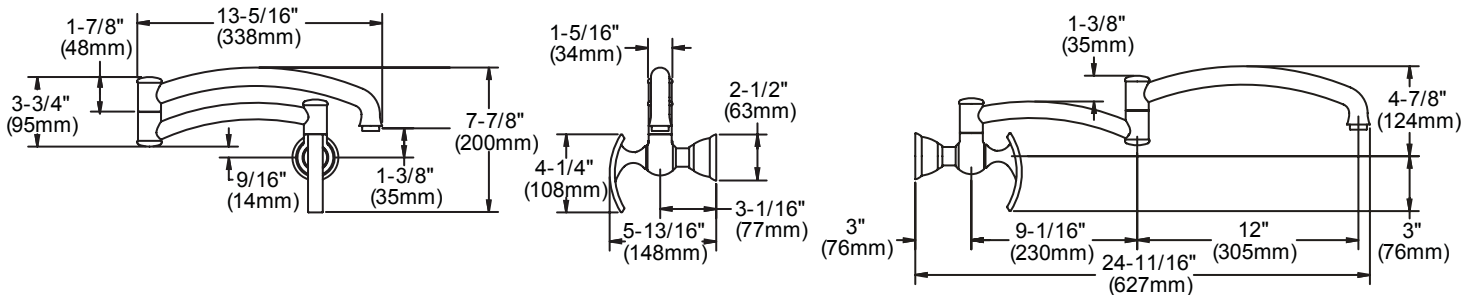

Explore™ Wall Mount Pot Filler Model LK9441

FEATURES

- Single hole top mount installation
  - Single 1-1/2" (38mm) faucet hole required
- Single-lever pot filler
- 210° spout swing (limited by wall or mounting surface)
- Ceramic disc cartridge
- Solid brass construction
- One water temperature
- Available in the following finishes
  - Brushed nickel **LK9441NK**
  - Chrome **LK9441CR**
  - Oil rubbed bronze **LK9441RB**
  - Oil rubbed bronze with terra cotta color ring **LK9441RBC**
- Ship Wt. 8 lbs. (3.6Kg)
- Due to the weight of this faucet, Elkay recommends that it be installed to an 18" (457mm) gauge stainless steel sink (or heavier) or to a solid surface countertop
- Maximum flow rate
  - 2.2 GPM/8.3 L/min at 60 P.S.I.G.

WARRANTY

- Limited Lifetime

COMPLIES WITH:

- ADA
- ANSI/NSF61 - Certified
- ASME 112.18.1/CSA B125.1 - Certified
- CA AB1953/VT S152

SEE OTHER SIDE FOR REPLACEMENT PARTS