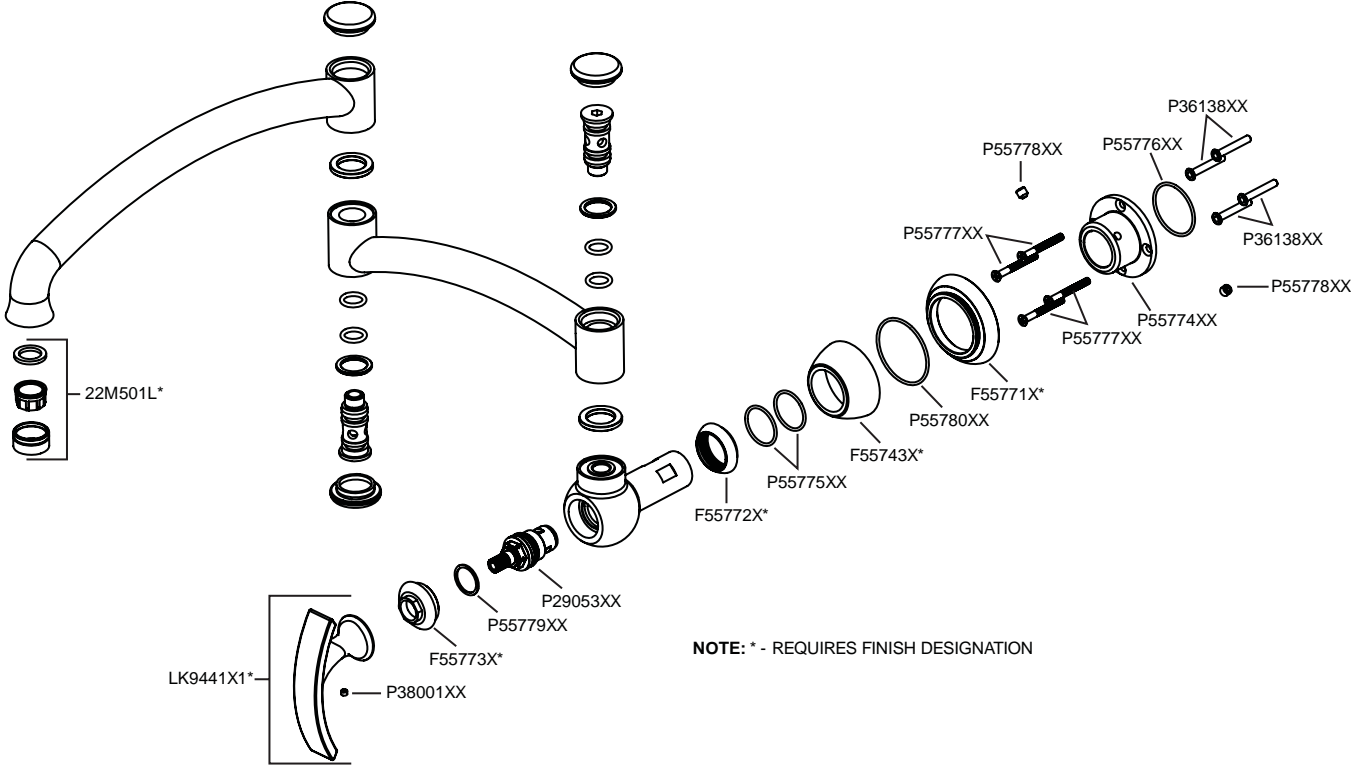

Explore™ Wall Mount Pot Filler Model LK9441

NOTE: * - REQUIRES FINISH DESIGNATION