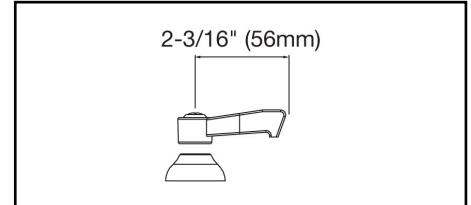

ELKAY®

SPECIFICATIONS

Commercial Faucet Model LK940GN05L2H Wall Mount 8" Center Gooseneck 5"

GENERAL FEATURES

- Quarter turn ceramic disc cartridge
- Solid brass construction
- Chrome finish
- Replacement cartridge A70001 for cold
- Replacement cartridge A70002 for hot
- Includes spout swing restriction pin
- 1/2" NPT Female Inlets

COMPLIES WITH:

- ASME/ANSI A112.18.1
- CSA B125-01
- NSF/ANSI 61
- ADA
- UPC/CUPC
- IAPMO Listed

Lever Handle 2 inch, Two Piece

Replacement Handle A55385
Replacement Escutcheon A55390