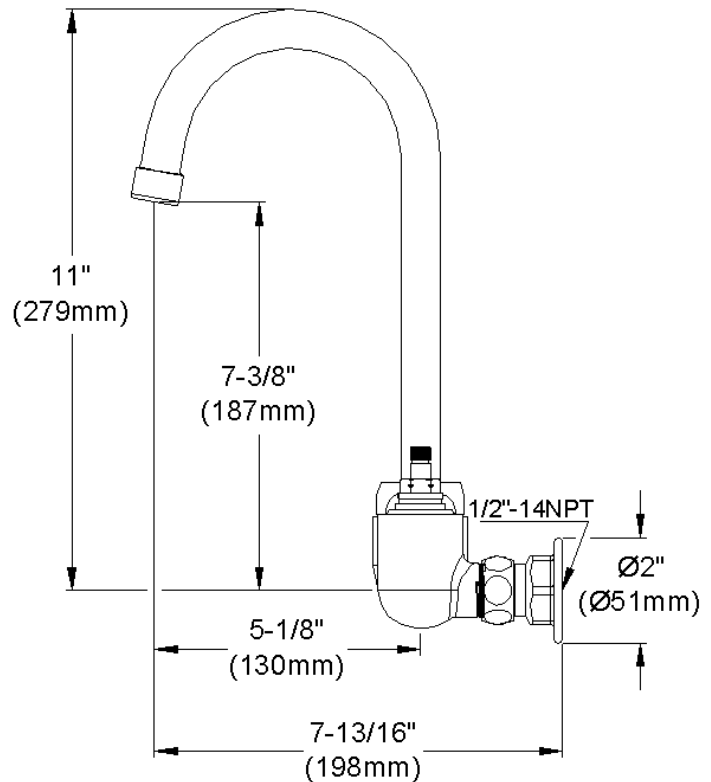

#### GENERAL FEATURES

- Quarter turn ceramic disc cartridge
- Solid brass construction
- Chrome finish
- Replacement cartridge A70001 for cold
- Replacement cartridge A70002 for hot
- Includes spout swing restriction pin
- 1/2" NPT Female Inlets

#### COMPLIES WITH:

- ASME/ANSI A112.18.1
- CSA B125-01
- NSF/ANSI 61
- ADA
- UPC/CUPC
- IAPMO Listed

Lever Handle 2 inch, Two Piece

Replacement Handle A55385  
Replacement Escutcheon A55390

**FRONT VIEW**

(shown less handles)

**SIDE VIEW**

|                                     |                         |
|-------------------------------------|-------------------------|
| <b>Job Name:</b>                    | <b>Item #:</b>          |
| <b>Notes:</b>                       |                         |
| <b>Architect/Engineer Approval:</b> | <b>Date: 10/22/2005</b> |