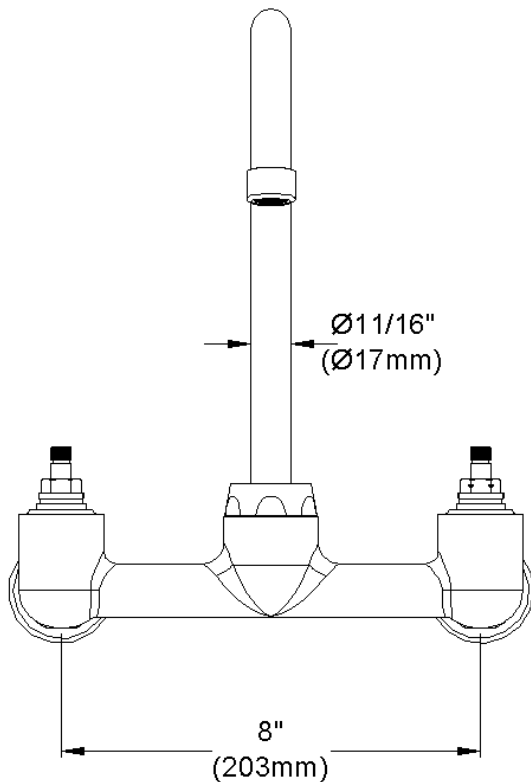

#### GENERAL FEATURES

- Quarter turn ceramic disc cartridge
- Solid brass construction
- Chrome finish
- Replacement cartridge A70001 for cold
- Replacement cartridge A70002 for hot
- Includes spout swing restriction pin
- 1/2" NPT Female Inlets

#### COMPLIES WITH:

- ASME/ANSI A112.18.1
- CSA B125-01
- NSF/ANSI 61
- ADA
- UPC/CUPC
- IAPMO Listed

Lever Handle 2 inch, Two Piece

Replacement Handle A55385  
Replacement Escutcheon A55390

**FRONT VIEW**