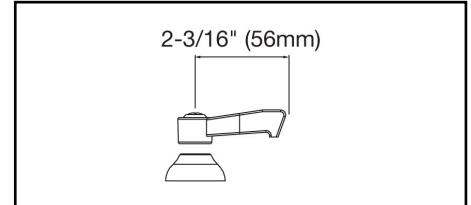

ELKAY[®]

SPECIFICATIONS

Commercial Faucet Model LK940BP03L2H Wall Mount 8" Center Bucket Hook Polished 3"

GENERAL FEATURES

- Quarter turn ceramic disc cartridge
- Solid brass construction
- Chrome finish
- Replacement cartridge A70001 for cold
- Replacement cartridge A70002 for hot
- Includes spout swing restriction pin
- 1/2" NPT Female Inlets

COMPLIES WITH:

- ASME/ANSI A112.18.1
- CSA B125-01
- NSF/ANSI 61
- ADA
- UPC/CUPC
- IAPMO Listed

Lever Handle 2 inch, Two Piece

Replacement Handle A55385
Replacement Escutcheon A55390

FRONT VIEW

(shown less handles)