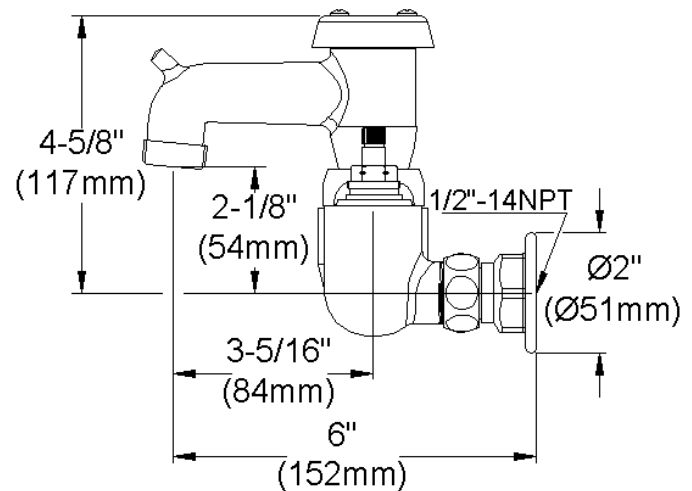

ELKAY[®]

SPECIFICATIONS

Commercial Faucet Model LK940BP03L2H Wall Mount 8" Center Bucket Hook Polished 3"

GENERAL FEATURES

- Quarter turn ceramic disc cartridge
- Solid brass construction
- Chrome finish
- Replacement cartridge A70001 for cold
- Replacement cartridge A70002 for hot
- Includes spout swing restriction pin
- 1/2" NPT Female Inlets

COMPLIES WITH:

- ASME/ANSI A112.18.1
- CSA B125-01
- NSF/ANSI 61
- ADA
- UPC/CUPC
- IAPMO Listed

Lever Handle 2 inch, Two Piece

Replacement Handle A55385
Replacement Escutcheon A55390

FRONT VIEW

(shown less handles)