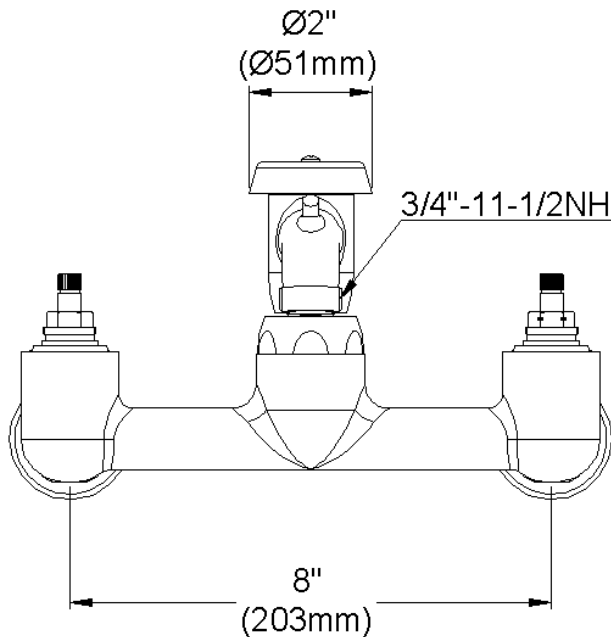

ELKAY[®]

SPECIFICATIONS

Commercial Faucet Model LK940BP03L2H Wall Mount 8" Center Bucket Hook Polished 3"

GENERAL FEATURES

- Quarter turn ceramic disc cartridge
- Solid brass construction
- Chrome finish
- Replacement cartridge A70001 for cold
- Replacement cartridge A70002 for hot
- Includes spout swing restriction pin
- 1/2" NPT Female Inlets

COMPLIES WITH:

- ASME/ANSI A112.18.1
- CSA B125-01
- NSF/ANSI 61
- ADA
- UPC/CUPC
- IAPMO Listed

Lever Handle 2 inch, Two Piece

Replacement Handle A55385
Replacement Escutcheon A55390

FRONT VIEW

(shown less handles)