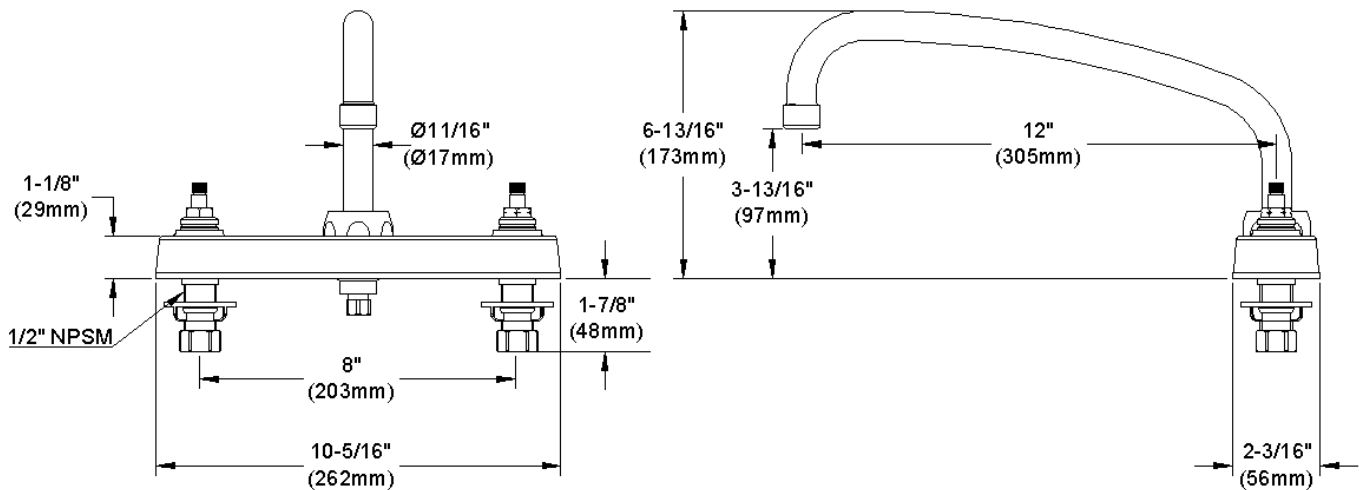

ELKAY[®]

SPECIFICATIONS

Commercial Faucet Model LK810AT12T6 Deck Mount 8" Center Arc Tube 12"

GENERAL FEATURES

- Quarter turn ceramic disc cartridge
- Solid brass construction
- Chrome finish
- Replacement cartridge A70001 for cold
- Replacement cartridge A70002 for hot
- Includes spout swing restriction pin

COMPLIES WITH:

- ASME/ANSI A112.18.1
- CSA B125-01
- NSF/ANSI 61
- ADA
- UPC/CUPC
- IAPMO Listed

Wristblade Handle 6 inch, Two Piece

Replacement Handle A55388
Replacement Escutcheon A55390

FRONT VIEW

(shown less handles)