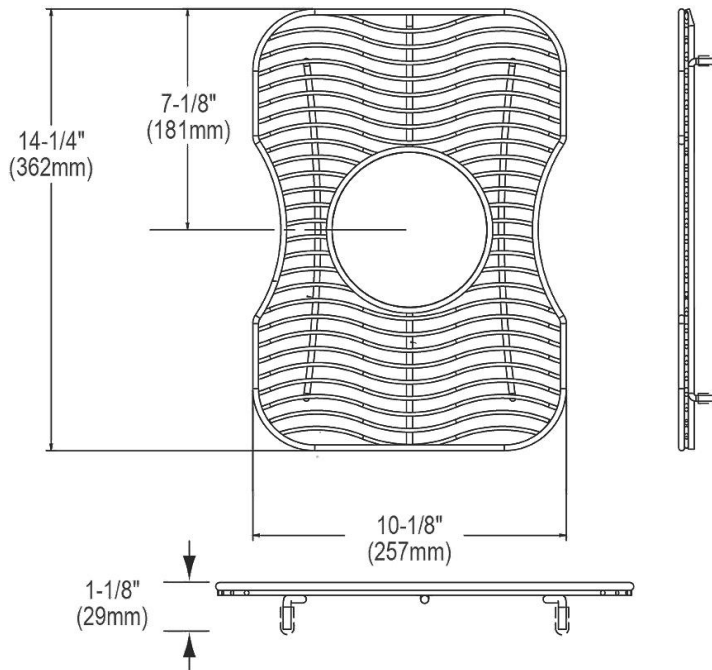

Material:	Stainless Steel
Finish:	Polished Stainless Steel
Dimensions:	10-1/8" x 14-1/4" x 1-1/8"
Fits Bowl Size(s):	12-3/16" x 16-1/2"

Special Note: For bowls with center drain opening.

AMERICAN PRIDE. A LIFETIME TRADITION. Like your family, the Elkay family has values and traditions that endure. For almost a century, Elkay has been a family-owned and operated company, providing thousands of jobs that support our families and communities.

[Clean and Care Manual (PDF)](#)
[Clean and Care Manual (PDF)](#)
[Warranty (PDF)](#)