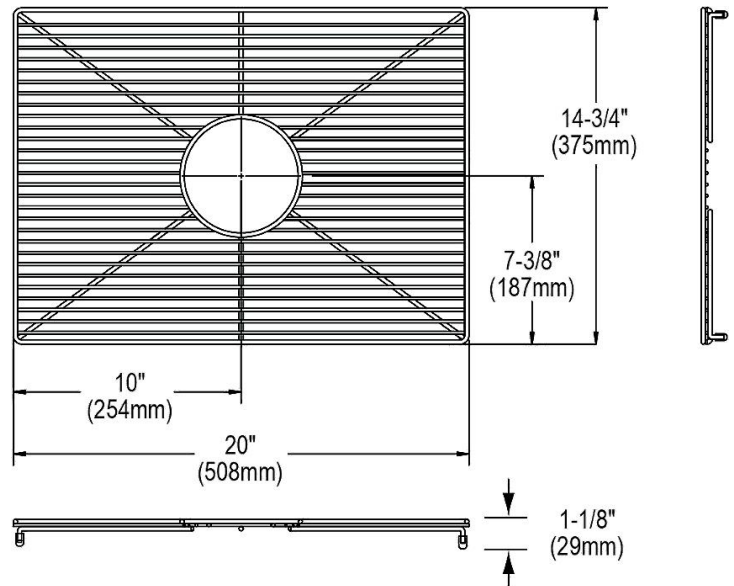

AMERICAN PRIDE. A LIFETIME TRADITION.

Like your family, the Elkay family has values and traditions that endure. For almost a century, Elkay has been a family-owned and operated company, providing thousands of jobs that support our families and communities.

[Clean and Care Manual (PDF)](#)

[Clean and Care Manual (PDF)](#)

[Warranty (PDF)](#)