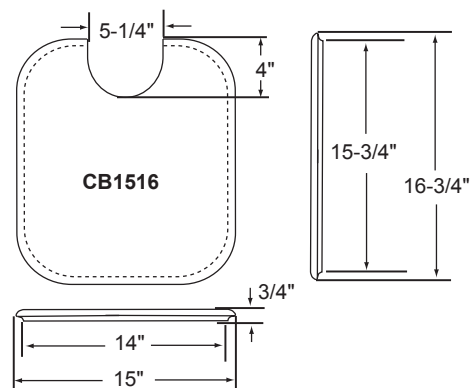

ELKAY[®]

SPECIFICATIONS

Sink Accessories Cutting Boards CB, CBP, CBR, CBS and LKCB Series

GENERAL

- CB and LKCB Series** - Made of hardwood.
- CBP Series** - Made of durable, high impact polymer.
- CBR Series** - Reversible, features hardwood on outside and adurable, high impact polymer on the other side.
- CBS Series** - Made of hardwood with a stainless steel mesh removable strainer.

Model CB2213

MODELS

Model	Overall Dimensions	Fits Bowl Size
CB816	8-1/2" x 16-3/4" x 3/4"	7-1/2" x 15-3/4"
CB912	12-7/8" x 10-1/8" x 1"	12" x 9-1/4", 12" x 10" and 12" x 12"
CB1516	15" x 16-3/4" x 3/4"	14 x 15-3/4", 19" x 15-3/4", 21" x 15-3/4" and 28" x 15-3/4"
CB1613	16-3/4" x 13-1/2" x 1"	13-1/2" x 16" and 14" x 14"
CB1713	17" x 13-1/2" x 1"	13-1/2" x 16", 16" x 16", 16" x 17-1/2", 16" x 18", 16" x 19", 16" x 22" and 16" x 28"
CB2114	14-3/4" x 15" x 1"	20-3/8" x 14-3/16"
CB2213	21-13/16" x 19-1/4" x 3/4"	21" x 18-5/8"
CB2919	28-1/16" x 11-15/16" x 1"	26-9/16 x 16-1/4" and 27-1/8" x 16-3/4"
CBP1319L/R	13-1/8" x 19" x 1/2"	Designed to rest flush with drop edge over the ribbed work area of 12-7/8" x 16-3/4"
CBR1316	11-1/4" x 14-1/2" x 1"	13-1/2" x 16" and 13-1/2" x 18"
CBR1418	11-1/4" x 15" x 1"	14" x 14" and 14" x 18"
CBS715	8-3/8" x 16-13/16" x 3/4"	7-1/2" x 15-3/4"
CBS1316	14-1/2" x 17" x 3/4"	13-1/2" x 16", 16" x 16", 16" x 18", 16" x 19", 16" x 22" and 16" x 28"
CBS1418	15" x 19" x 3/4"	14" x 18" and 20" x 18"
LKCB1515HW	15-3/4" x 17-1/4" x 1"	15" x 16-1/2"
LKCB1517HW	15-5/8" x 18-1/4" x 1"	14-15/16 x 17-5/8"
LKCB1520LTHW	12" x 19-3/4" x 1"	18" x 18-1/2"
LKCB1520LUHW	12" x 20-11/16" x 1"	18" x 18-1/2"
LKCB2616HW	18-3/16" x 17-3/16" x 1"	26-1/8" x 16-1/2"