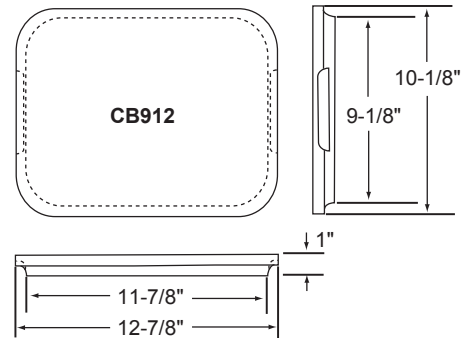

ELKAY[®]

SPECIFICATIONS

Sink Accessories Cutting Boards CB, CBP, CBR, CBS and LKCB Series

GENERAL

- CB and LKCB Series** - Made of hardwood.
- CBP Series** - Made of durable, high impact polymer.
- CBR Series** - Reversible, features hardwood on outside and adurable, high impact polymer on the other side.
- CBS Series** - Made of hardwood with a stainless steel mesh removable strainer.

Model CB2213

MODELS

Model	Overall Dimensions	Fits Bowl Size
CB816	8-1/2" x 16-3/4" x 3/4"	7-1/2" x 15-3/4"
CB912	12-7/8" x 10-1/8" x 1"	12" x 9-1/4", 12" x 10" and 12" x 12"
CB1516	15" x 16-3/4" x 3/4"	14 x 15-3/4", 19" x 15-3/4", 21" x 15-3/4" and 28" x 15-3/4"
CB1613	16-3/4" x 13-1/2" x 1"	13-1/2" x 16" and 14" x 14"
CB1713	17" x 13-1/2" x 1"	13-1/2" x 16", 16" x 16", 16" x 17-1/2", 16" x 18", 16" x 19", 16" x 22" and 16" x 28"
CB2114	14-3/4" x 15" x 1"	20-3/8" x 14-3/16"
CB2213	21-13/16" x 19-1/4" x 3/4"	21" x 18-5/8"
CB2919	28-1/16" x 11-15/16" x 1"	26-9/16 x 16-1/4" and 27-1/8" x 16-3/4"
CBP1319L/R	13-1/8" x 19" x 1/2"	Designed to rest flush with drop edge over the ribbed work area of 12-7/8" x 16-3/4"
CBR1316	11-1/4" x 14-1/2" x 1"	13-1/2" x 16" and 13-1/2" x 18"
CBR1418	11-1/4" x 15" x 1"	14" x 14" and 14" x 18"
CBS715	8-3/8" x 16-13/16" x 3/4"	7-1/2" x 15-3/4"
CBS1316	14-1/2" x 17" x 3/4"	13-1/2" x 16", 16" x 16", 16" x 18", 16" x 19", 16" x 22" and 16" x 28"
CBS1418	15" x 19" x 3/4"	14" x 18" and 20" x 18"
LKCB1515HW	15-3/4" x 17-1/4" x 1"	15" x 16-1/2"
LKCB1517HW	15-5/8" x 18-1/4" x 1"	14-15/16 x 17-5/8"
LKCB1520LTHW	12" x 19-3/4" x 1"	18" x 18-1/2"
LKCB1520LUHW	12" x 20-11/16" x 1"	18" x 18-1/2"
LKCB2616HW	18-3/16" x 17-3/16" x 1"	26-1/8" x 16-1/2"