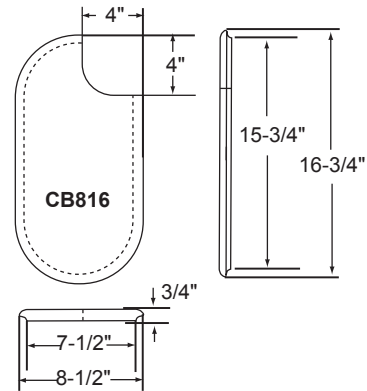

ELKAY[®]

SPECIFICATIONS

Sink Accessories Cutting Boards CB, CBP, CBR, CBS and LKCB Series

GENERAL

- CB and LKCB Series** - Made of hardwood.
- CBP Series** - Made of durable, high impact polymer.
- CBR Series** - Reversible, features hardwood on outside and adurable, high impact polymer on the other side.
- CBS Series** - Made of hardwood with a stainless steel mesh removable strainer.

Model CB2213

MODELS

Model	Overall Dimensions	Fits Bowl Size
CB816	8-1/2" x 16-3/4" x 3/4"	7-1/2" x 15-3/4"
CB912	12-7/8" x 10-1/8" x 1"	12" x 9-1/4", 12" x 10" and 12" x 12"
CB1516	15" x 16-3/4" x 3/4"	14 x 15-3/4", 19" x 15-3/4", 21" x 15-3/4" and 28" x 15-3/4"
CB1613	16-3/4" x 13-1/2" x 1"	13-1/2" x 16" and 14" x 14"
CB1713	17" x 13-1/2" x 1"	13-1/2" x 16", 16" x 16", 16" x 17-1/2", 16" x 18", 16" x 19", 16" x 22" and 16" x 28"
CB2114	14-3/4" x 15" x 1"	20-3/8" x 14-3/16"
CB2213	21-13/16" x 19-1/4" x 3/4"	21" x 18-5/8"
CB2919	28-1/16" x 11-15/16" x 1"	26-9/16 x 16-1/4" and 27-1/8" x 16-3/4"
CBP1319L/R	13-1/8" x 19" x 1/2"	Designed to rest flush with drop edge over the ribbed work area of 12-7/8" x 16-3/4"
CBR1316	11-1/4" x 14-1/2" x 1"	13-1/2" x 16" and 13-1/2" x 18"
CBR1418	11-1/4" x 15" x 1"	14" x 14" and 14" x 18"
CBS715	8-3/8" x 16-13/16" x 3/4"	7-1/2" x 15-3/4"
CBS1316	14-1/2" x 17" x 3/4"	13-1/2" x 16", 16" x 16", 16" x 18", 16" x 19", 16" x 22" and 16" x 28"
CBS1418	15" x 19" x 3/4"	14" x 18" and 20" x 18"
LKCB1515HW	15-3/4" x 17-1/4" x 1"	15" x 16-1/2"
LKCB1517HW	15-5/8" x 18-1/4" x 1"	14-15/16 x 17-5/8"
LKCB1520LTHW	12" x 19-3/4" x 1"	18" x 18-1/2"
LKCB1520LUHW	12" x 20-11/16" x 1"	18" x 18-1/2"
LKCB2616HW	18-3/16" x 17-3/16" x 1"	26-1/8" x 16-1/2"