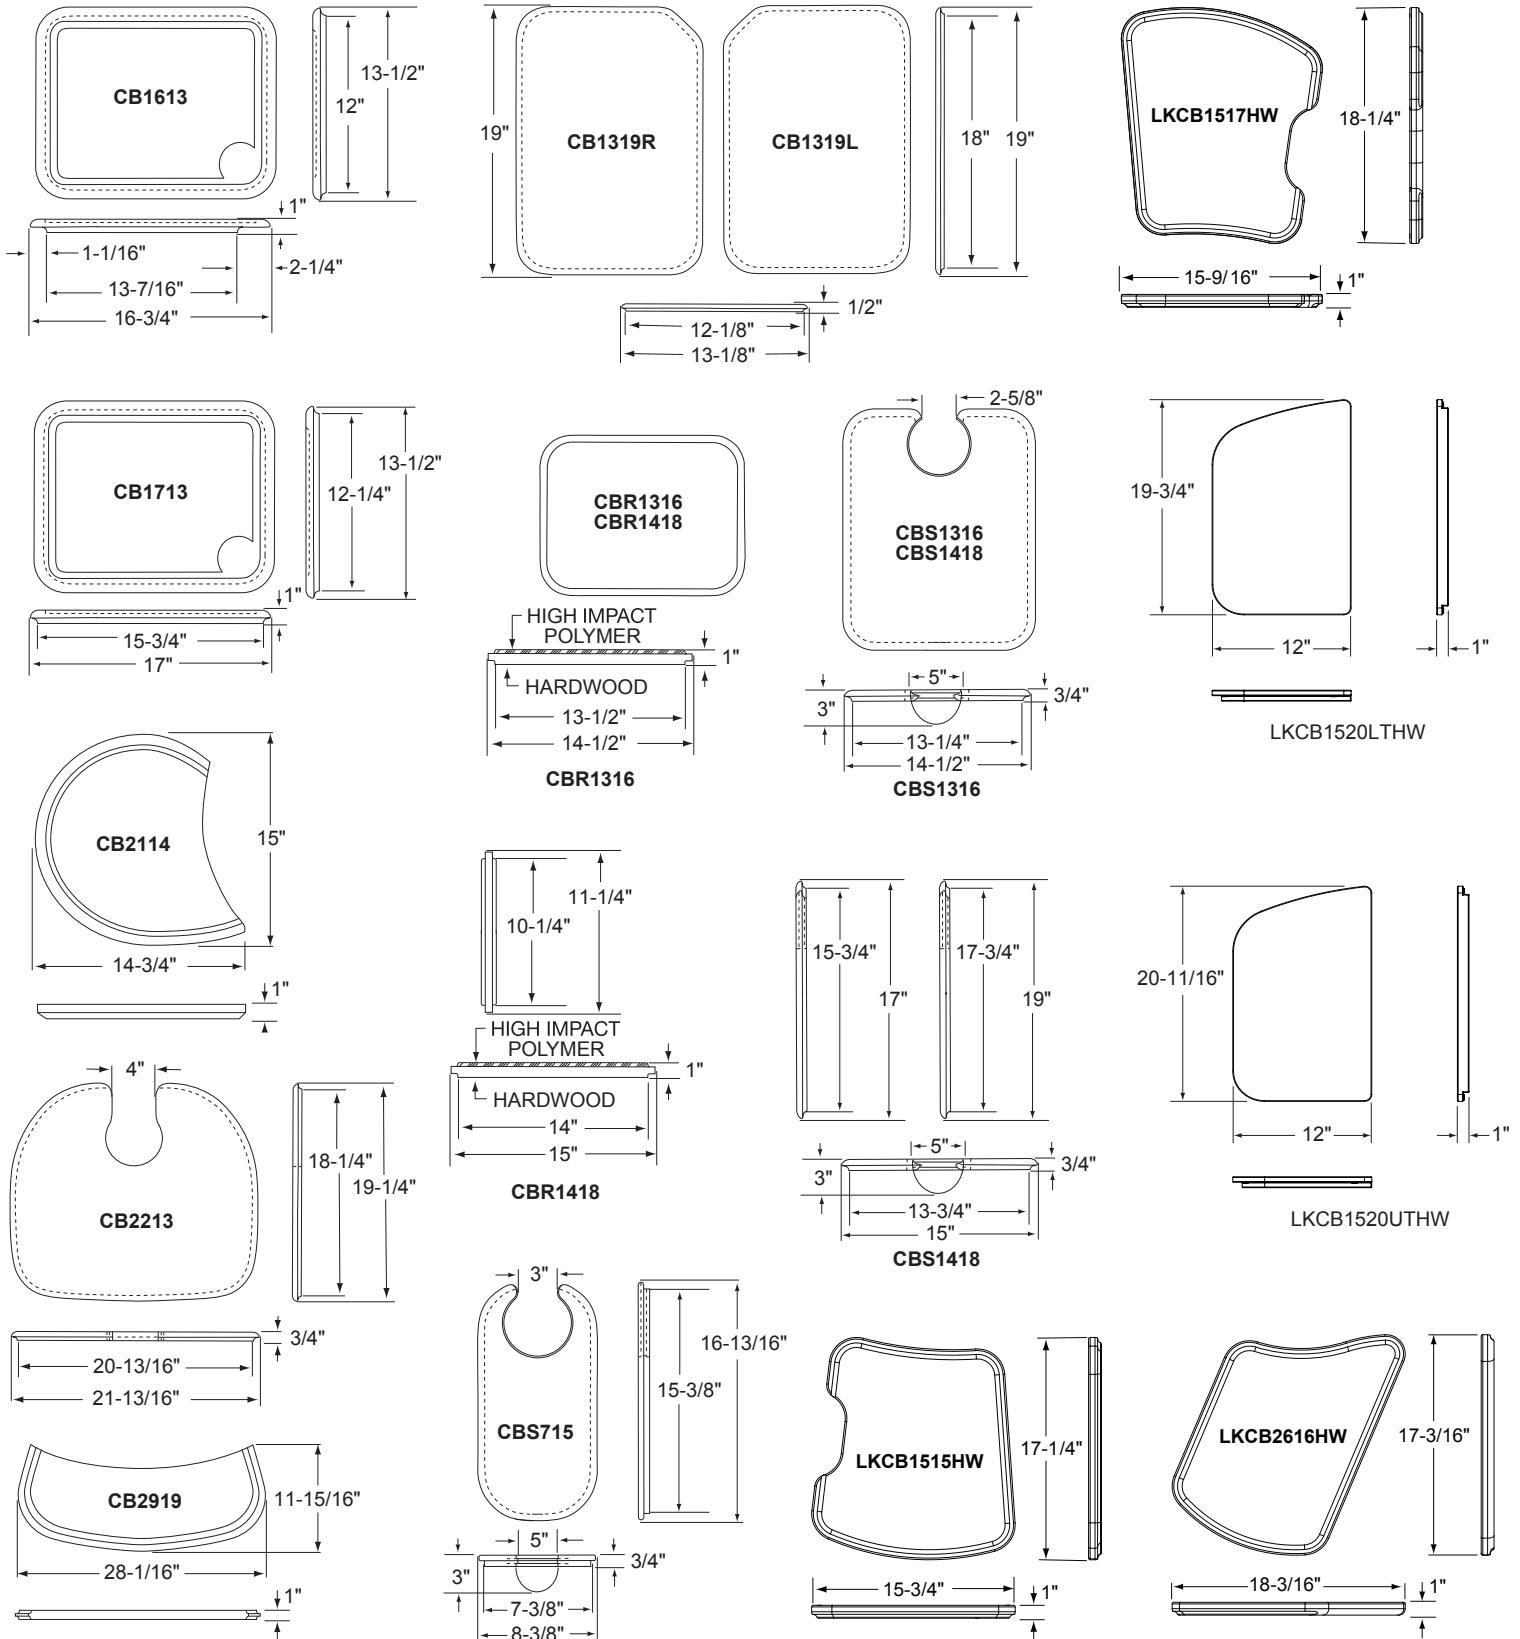

Sink Accessories
Cutting Boards
CB, CBP, CBR, CBS and LKCB Series

ELKAY®
SPECIFICATIONS

In keeping with our policy of continuing product improvement, Elkay reserves the right to change product specifications without notice. Please visit elkay.com for the most current version of Elkay product specification sheets.

This specification describes an Elkay product with design, quality, and functional benefits to the user. When making a comparison of others producers' offerings, be certain these features are not overlooked.