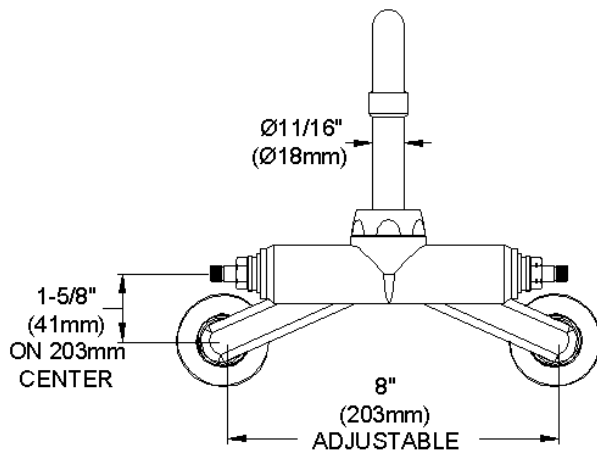

ELKAY[®]

SPECIFICATIONS

Commercial Faucet Model LK945AT08T6T Wall Mount 3"-8" Adjustable Centers Arc Tube 8"

GENERAL FEATURES

- Quarter turn ceramic disc cartridge
- Solid brass construction
- Chrome finish
- Replacement cartridge A70001 for cold
- Replacement cartridge A70002 for hot
- Includes spout swing restriction pin
- 2" offset for adjustable installation, 1/2" NPT Female Inlets

COMPLIES WITH:

- ASME/ANSI A112.18.1
- CSA B125-01
- NSF/ANSI 61
- ADA
- UPC/CUPC
- IAPMO Listed

Wristblade Handle 6 inch, Two Piece

Replacement Handle A55388
Replacement Escutcheon A55391

FRONT VIEW

(shown less handles)