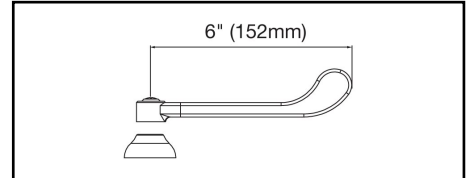

ELKAY[®]

SPECIFICATIONS

Commercial Faucet Model LK945AT08T6T Wall Mount 3"-8" Adjustable Centers Arc Tube 8"

GENERAL FEATURES

- Quarter turn ceramic disc cartridge
- Solid brass construction
- Chrome finish
- Replacement cartridge A70001 for cold
- Replacement cartridge A70002 for hot
- Includes spout swing restriction pin
- 2" offset for adjustable installation, 1/2" NPT Female Inlets

COMPLIES WITH:

- ASME/ANSI A112.18.1
- CSA B125-01
- NSF/ANSI 61
- ADA
- UPC/CUPC
- IAPMO Listed

Wristblade Handle 6 inch, Two Piece

Replacement Handle A55388
Replacement Escutcheon A55391

FRONT VIEW

(shown less handles)