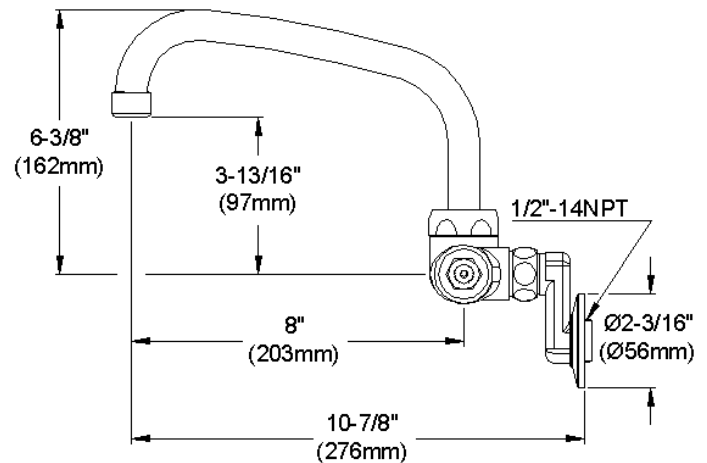

ELKAY[®]

SPECIFICATIONS

Commercial Faucet Model LK945AT08T6T Wall Mount 3"-8" Adjustable Centers Arc Tube 8"

GENERAL FEATURES

- Quarter turn ceramic disc cartridge
- Solid brass construction
- Chrome finish
- Replacement cartridge A70001 for cold
- Replacement cartridge A70002 for hot
- Includes spout swing restriction pin
- 2" offset for adjustable installation, 1/2" NPT Female Inlets

COMPLIES WITH:

- ASME/ANSI A112.18.1
- CSA B125-01
- NSF/ANSI 61
- ADA
- UPC/CUPC
- IAPMO Listed

Wristblade Handle 6 inch, Two Piece

Replacement Handle A55388
Replacement Escutcheon A55391

FRONT VIEW

(shown less handles)